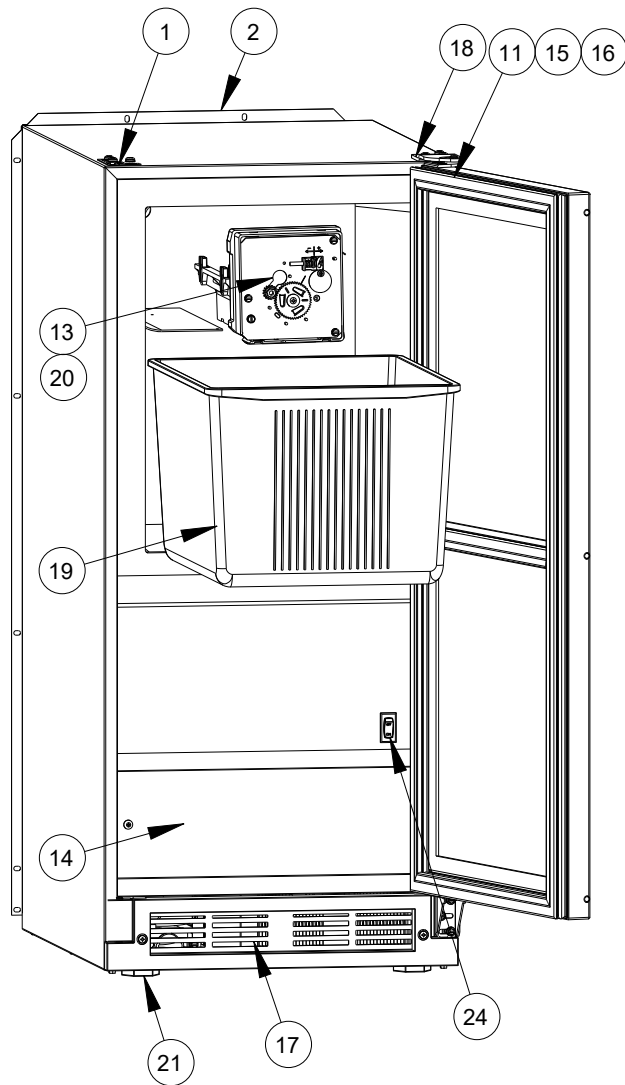

USER GUIDE

Parts

U-BI1215INT-20A		
Item	Description	U-Line P/N
1	ANTI TIP BRACKET W/SCREWS	80-54239-00
2	BACK PANEL	80-54392-00
3	COMPRESSION NUT/SLEEVE *	80-54355-00
4	COMPRESSOR ELECTRICALS W/COVER	80-54377-00
5	COMPRESSOR W/ELECTRICALS	80-54583-00
6	CONDENSER ASSEMBLY	80-54293-00
7	CONDENSER FAN BLADE	80-54379-00
8	CONDENSER FAN W/BLADE	80-54378-00
9	CONTROL ASSEMBLY W/KNOB	80-54381-00
10	CONTROL KNOB	80-54382-00
11	DOOR ASSEMBLY W/HINGES	80-54390-00
12	DRIER	80-54055-00
13	FACEPLATE 230V	80-54549-00
14	FRONT PANEL W/SCREWS	80-54344-00
15	GASKET, DOOR	80-54511-00
16	GASKET, HORIZONTAL	80-54562-00
17	GRILLE W/SCREWS	80-54230-00
18	HINGES(2) W/SCREWS	80-54488-00
19	ICE BUCKET	80-54386-00
20	ICE MAKER 230V	80-54372-01
21	LEG LEVELERS (4)	80-54019-00
22	PACKAGING *	80-54238-00
23	POWER CORD, 230V BI, INTERNAL *	80-55519-05
24	ROCKER SWITCH	80-54105-00
25	WATERLINE ASSEMBLY	80-54383-00
26	WATER VALVE ASSEMBLY	80-54630-00

* NOT PICTURED