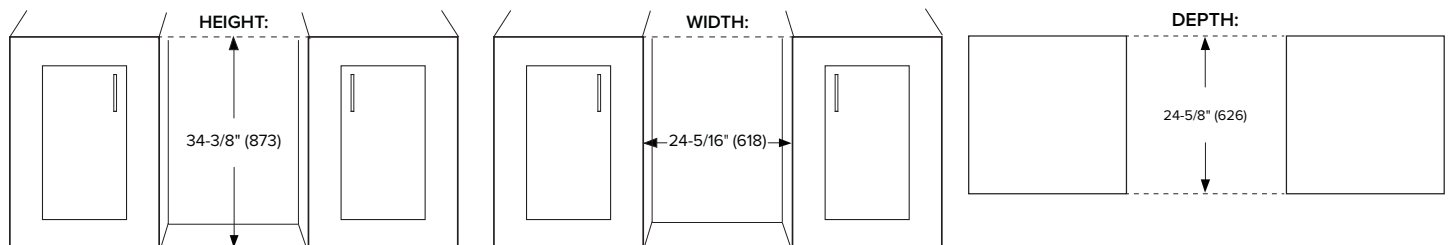

### Exterior Dimensions

### Interior Dimensions

### Specifications

Model#	AFR242SSOD
Capacity (Volume)	5.66 cu ft
Product Depth	23-5/8"
Product Depth with Handle	25-7/16"
Product Height	34-1/8"
Product Width	23-13/16"
Product Weight	94 lbs.
Refrigerant Type	R600a
Temperature Range	34°F - 65°F
Power Cord Length	6'
Amps	1.5
Electric Supply	115 VAC, 60 Hz

### Cutout dimensions

Note: Dimensions in parentheses are in millimeters. Specifications are subject to change without notice. Visit [Avallon.com](http://Avallon.com) for the latest information.