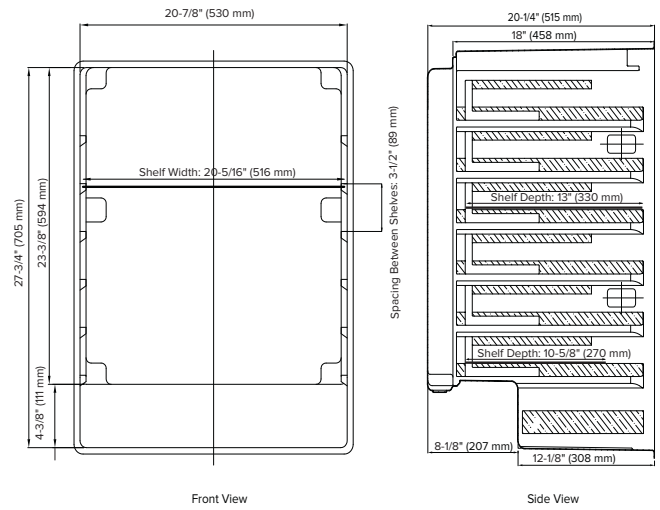

### Exterior Dimensions

### Interior Dimensions

### Specifications

Model#	AFR242SSOD
Capacity (Volume)	5.66 cu ft
Product Depth	23-5/8"
Product Depth with Handle	25-7/16"
Product Height	34-1/8"
Product Width	23-13/16"
Product Weight	94 lbs.
Refrigerant Type	R600a
Temperature Range	34°F - 65°F
Power Cord Length	6'
Amps	1.5
Electric Supply	115 VAC, 60 Hz

### Cutout dimensions

Note: Dimensions in parentheses are in millimeters. Specifications are subject to change without notice. Visit [Avallon.com](http://Avallon.com) for the latest information.