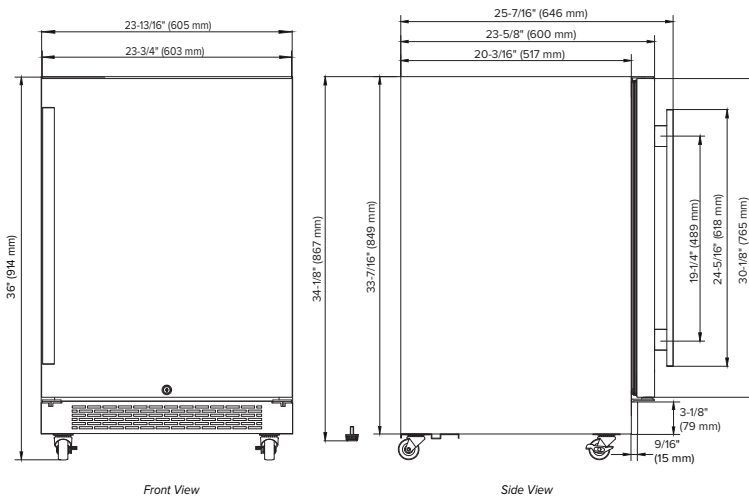

### Exterior Dimensions

### Interior Dimensions

### Specifications

Model#	AFR242SSOD
Capacity (Volume)	5.66 cu ft
Product Depth	23-5/8"
Product Depth with Handle	25-7/16"
Product Height	34-1/8"
Product Width	23-13/16"
Product Weight	94 lbs.
Refrigerant Type	R600a
Temperature Range	34°F - 65°F
Power Cord Length	6'
Amps	1.5
Electric Supply	115 VAC, 60 Hz

### Cutout dimensions

Note: Dimensions in parentheses are in millimeters. Specifications are subject to change without notice. Visit [Avallon.com](http://Avallon.com) for the latest information.