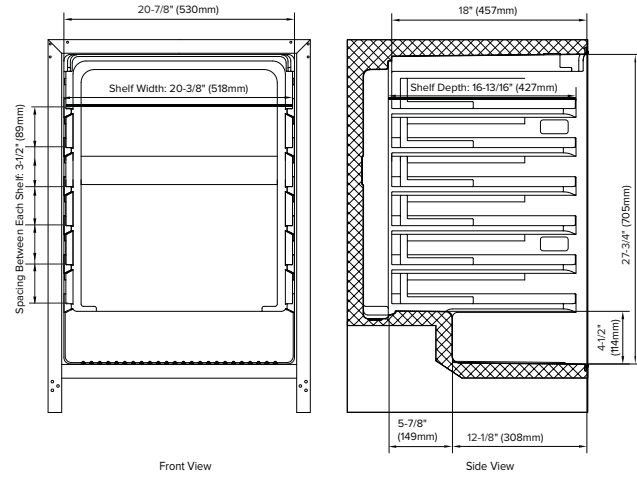

Specification Sheet

Model: ABR242PRS

BEVERAGE REFRIGERATOR

24-Inch Single Zone Undercounter Beverage Refrigerator, Solid Panel-Ready Door

Features

- 149-can capacity built-in low temp beverage refrigerator
- White, blue and amber interior LED lighting options
- Touch panel with digital controls
- Clear tempered glass shelves
- Added security with a door lock
- Sabbath mode

Exterior Dimensions

Interior Dimensions

Door Swing

Specifications

Model#	ABR242PRS
Can Capacity (12 oz.)	149
Capacity (Volume)	5.65 cu ft
Product Depth	23-5/8"
Product Depth with Handle	25-7/16"
Product Height	34-1/8"
Product Width	23-13/16"
Product Weight	98 lbs
Refrigerant Type	R600a
Temperature Range	34°F - 65°F
Power Cord Length	6'
Amps	1.5
Electric Supply	115 VAC, 60 Hz

Cutout dimensions

Note: Dimensions in parentheses are in millimeters. Specifications are subject to change without notice. Visit Avallon.com for the latest information.