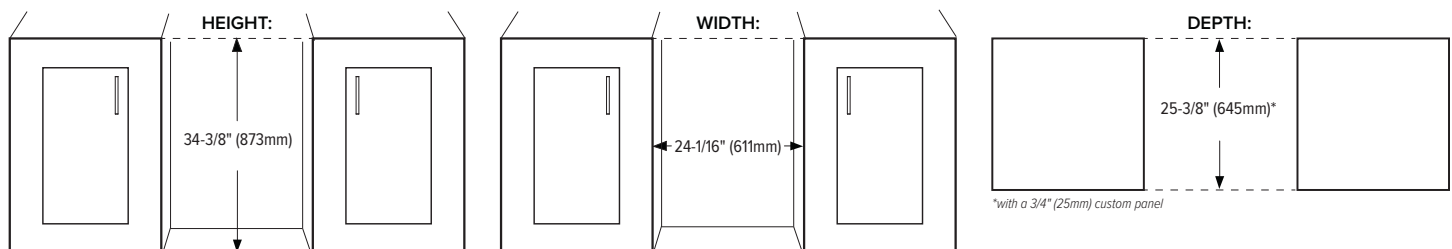

Exterior Dimensions

Interior Dimensions

Door Swing

Specifications

Model#	ABR242PRS
Can Capacity (12 oz.)	149
Capacity (Volume)	5.65 cu ft
Product Depth	23-5/8"
Product Depth with Handle	25-7/16"
Product Height	34-1/8"
Product Width	23-13/16"
Product Weight	98 lbs
Refrigerant Type	R600a
Temperature Range	34°F - 65°F
Power Cord Length	6'
Amps	1.5
Electric Supply	115 VAC, 60 Hz

Cutout dimensions

Note: Dimensions in parentheses are in millimeters. Specifications are subject to change without notice. Visit Avallon.com for the latest information.