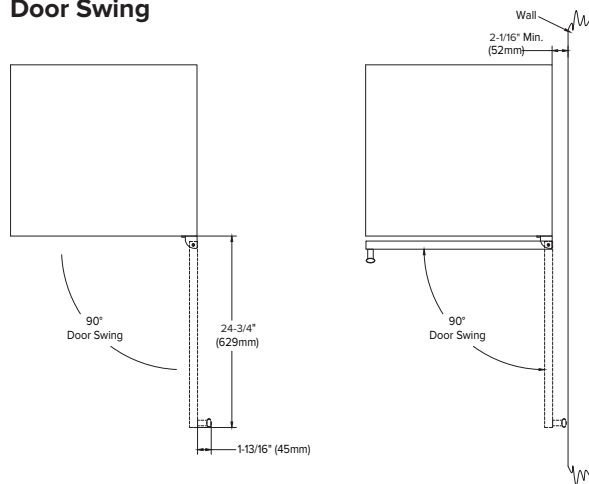

Specification Sheet

Model: ABR242PRS

BEVERAGE REFRIGERATOR

24-Inch Single Zone Undercounter Beverage Refrigerator, Solid Panel-Ready Door

Features

- 149-can capacity built-in low temp beverage refrigerator
- White, blue and amber interior LED lighting options
- Touch panel with digital controls
- Clear tempered glass shelves
- Added security with a door lock
- Sabbath mode

Model Details

Model	Voltage	Door Swing	Finish
ABR242PRSLH	115V	Left Hinge	Solid Panel-Ready Door
ABR242PRSRH	115V	Right Hinge	Solid Panel-Ready Door

Accessories

Model	Description	Finish
PCWRFILTER	Replacement Carbon Filter	Gray
HDLPRO	PRO Style Handle for Undercounter Models	Stainless Steel
ADKP48SS	Dual Kickplate (intended for side-by-side installations of two 24" models)	Stainless Steel

Exterior Dimensions

Interior Dimensions

Door Swing

Specifications

Model#	ABR242PRS
Can Capacity (12 oz.)	149
Capacity (Volume)	5.65 cu ft
Product Depth	23-5/8"
Product Depth with Handle	25-7/16"
Product Height	34-1/8"
Product Width	23-13/16"
Product Weight	98 lbs
Refrigerant Type	R600a
Temperature Range	34°F - 65°F
Power Cord Length	6'
Amps	1.5
Electric Supply	115 VAC, 60 Hz

Cutout dimensions

Note: Dimensions in parentheses are in millimeters. Specifications are subject to change without notice. Visit Avallon.com for the latest information.