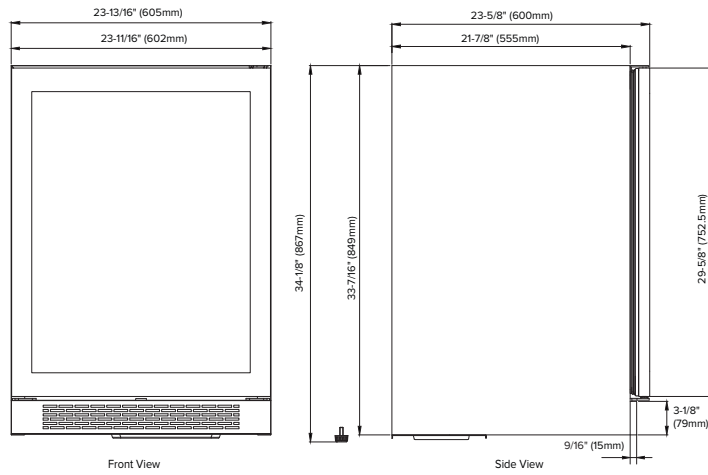

Specification Sheet

Model: ABR242PRS

BEVERAGE REFRIGERATOR

24-Inch Single Zone Undercounter Beverage Refrigerator, Solid Panel-Ready Door

Features

- 149-can capacity built-in low temp beverage refrigerator
- White, blue and amber interior LED lighting options
- Touch panel with digital controls
- Clear tempered glass shelves
- Added security with a door lock
- Sabbath mode

Exterior Dimensions

Interior Dimensions

Door Swing

Specifications

Model#	ABR242PRS
Can Capacity (12 oz.)	149
Capacity (Volume)	5.65 cu ft
Product Depth	23-5/8"
Product Depth with Handle	25-7/16"
Product Height	34-1/8"
Product Width	23-13/16"
Product Weight	98 lbs
Refrigerant Type	R600a
Temperature Range	34°F - 65°F
Power Cord Length	6'
Amps	1.5
Electric Supply	115 VAC, 60 Hz

Cutout dimensions

Note: Dimensions in parentheses are in millimeters. Specifications are subject to change without notice. Visit Avallon.com for the latest information.