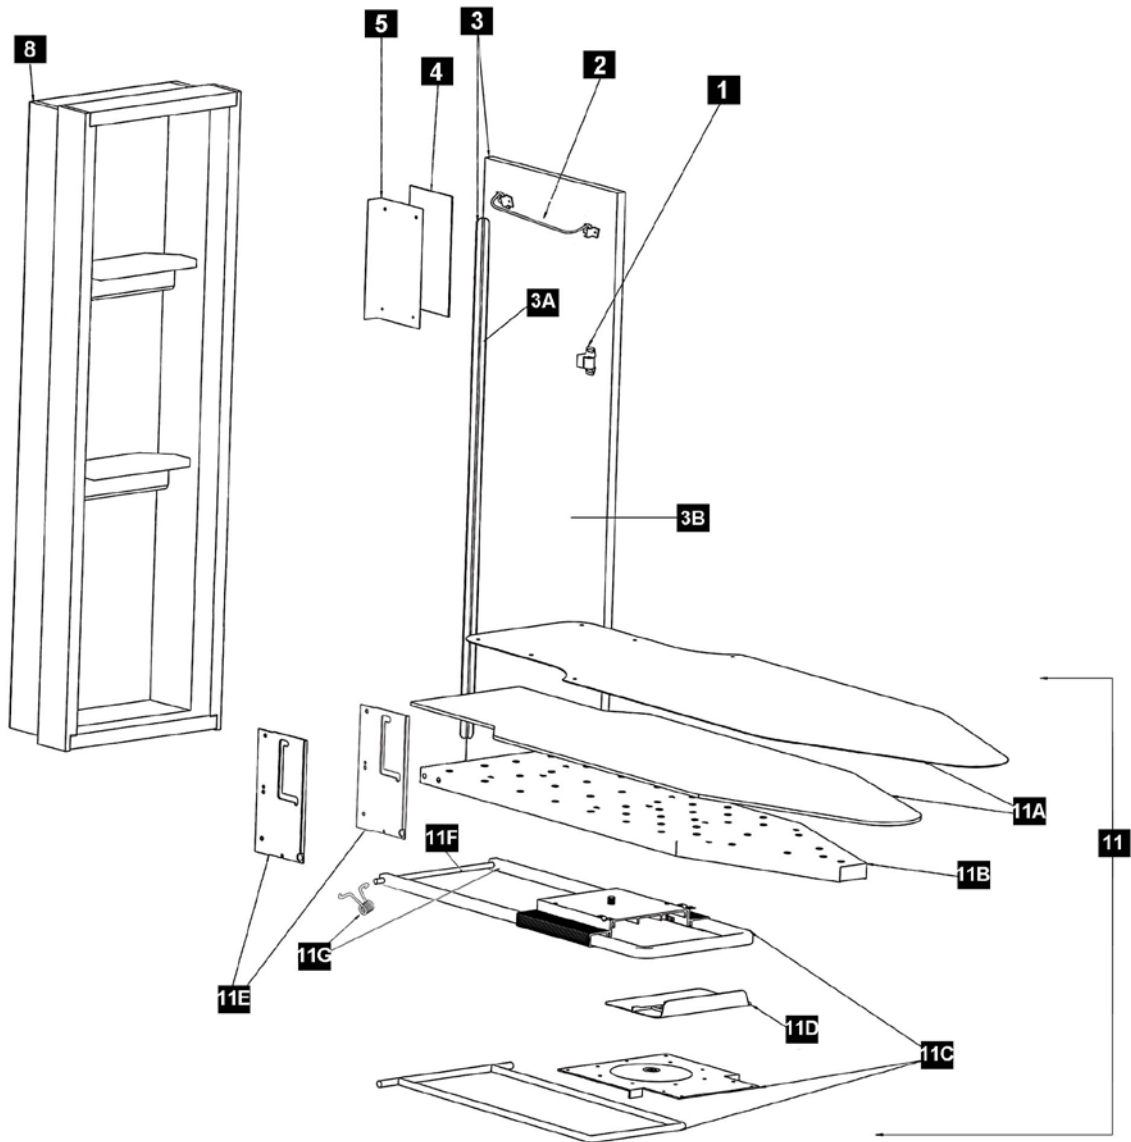

Built-In Ironing Centers  
*"A Space Saving Built-In Convenience"*

# Model ANE-42 Replacement Parts List

Item #	Part Number	Description	Quantity	Price
1	001504	Roller Catch Assembly	1	\$ 6.00
2	001541	Garment Bar Assembly	1	\$ 12.50
3	000669	ANE-42 Wood Door Hinged	1	\$ 79.00
3A	001503	39" Hinge Assembly	1	\$ 15.95
3B	000668	15" x 52" x 3/4" Wood Door	1	\$ 57.75
4	001092	Fireproof Paper	1	\$ 1.00

Item #	Part Number	Description	Quantity	Price
5	000828	Heat Shield	1	\$ 3.50
8	000711	Painted Swivel/Non 52" Cabinet	1	\$ 155.00
11	001525	42" Swivel Board Assembly	1	\$ 299.98
11A	001500	Cover & Pad Set	1	\$ 29.00
11B	000843	42" Ironing Board	1	\$ 65.00
	001550	42" Ironing Board, Cover & Pad Attached	1	\$ 94.00
11C	000802	42" Swivel Mechanism Only	1	\$ 150.00
11D	001613	Plastic Swivel Cover	1	\$ 10.00
11E	000881	Swivel Bracket – Pair	1	\$ 30.00
11F	000897	12 3/4" x 3/8" Axle Rod/Swivel	1	\$ 3.00
11G	001549	Swivel Board Spring Assembly – L&R	1	\$ 25.00
	001406	42" Swivel to 42" Fixed	1	\$ 49.00