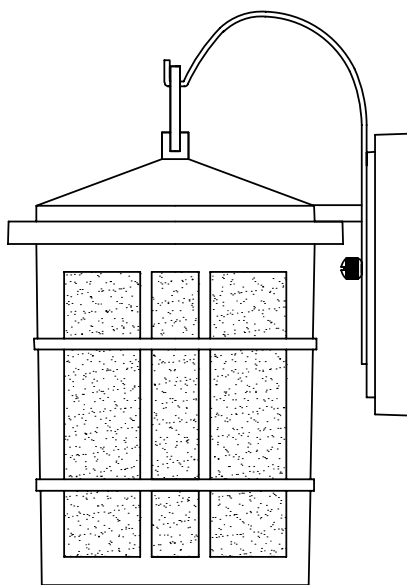

. Exterior Lanterns in Oil Rubbed Bronze

. No special tools needed for assembly

. Wattage:

PHEL1600ORB: Uses one 60W medium base lamp max

PHEL1601ORB: Uses one 100W medium base lamp max

PHEL1602ORB: Uses one 100W medium base lamp max