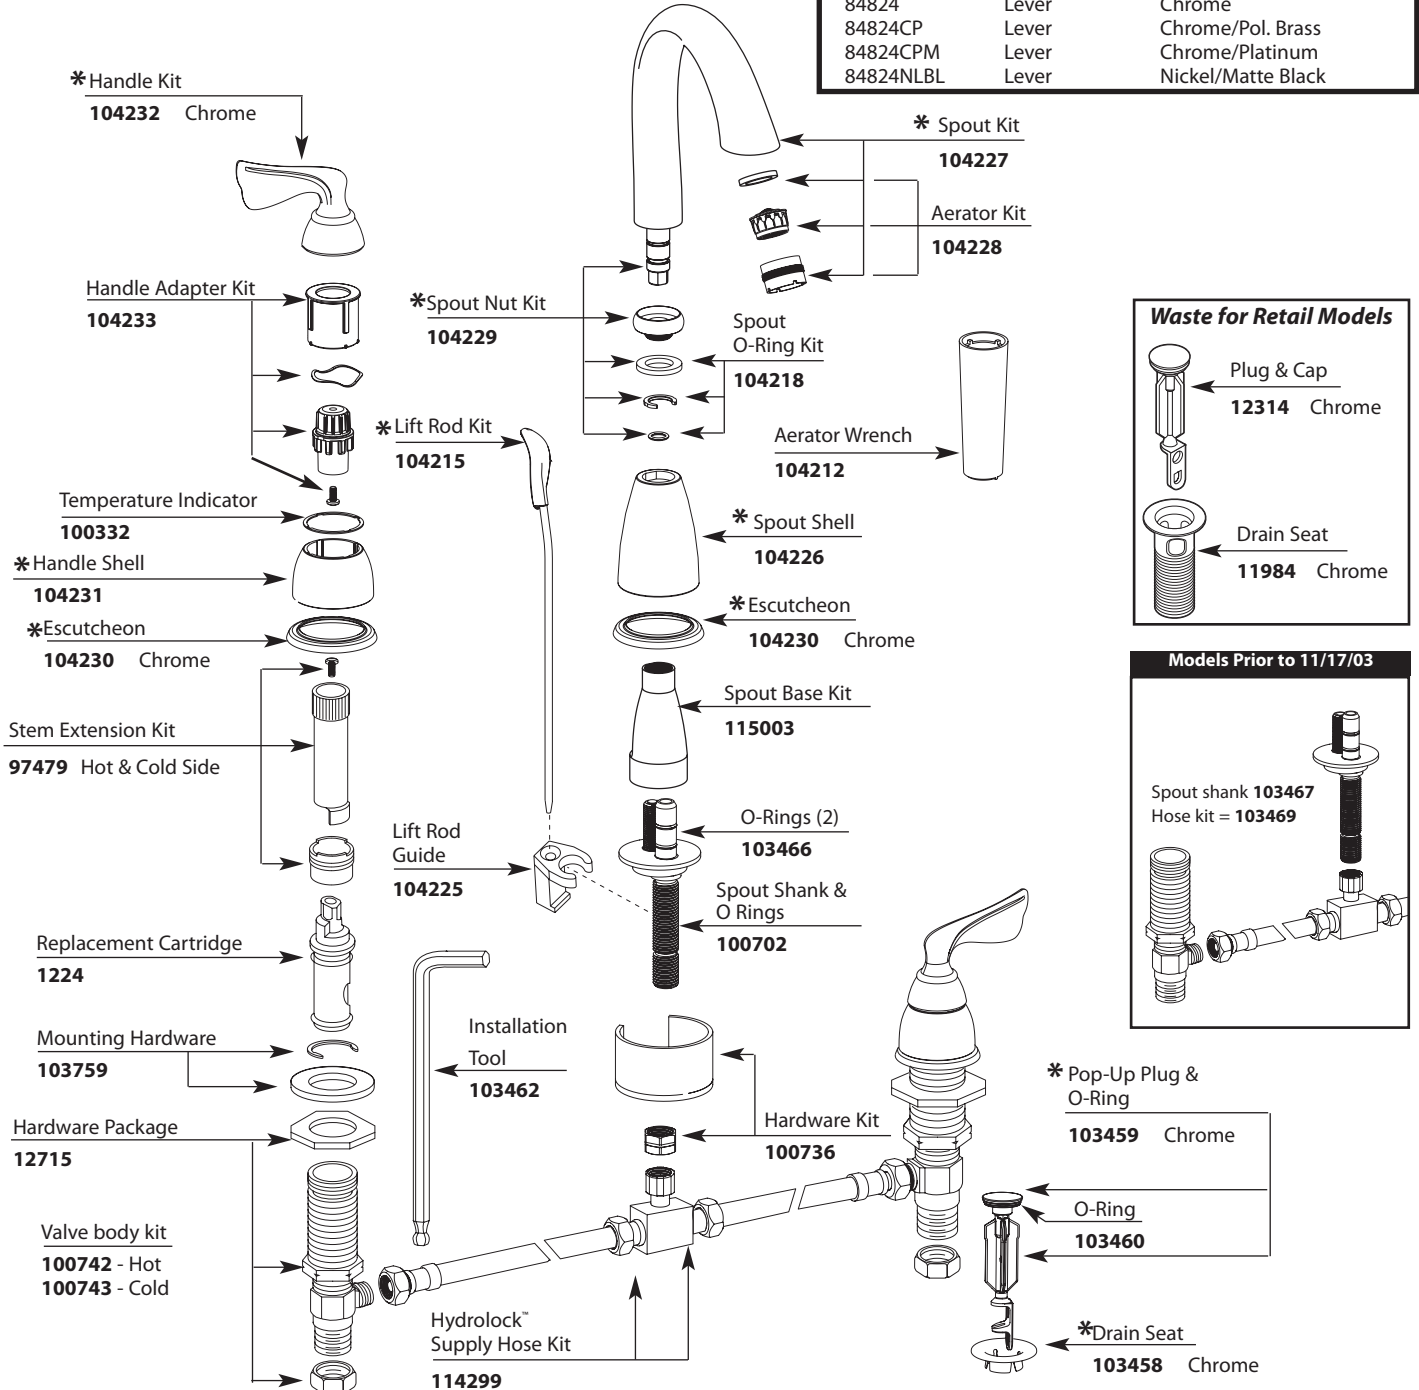

Buy it for looks. Buy it for life.®

■ Order by Part Number

Illustrated Parts

ASCERI™ COLLECTION		
Two-Handle Widespread Lavatory Faucet Trim		
MODEL	HANDLE	FINISH
T6515	Lever	Chrome
T6515CP	Lever	Chrome/Pol. Brass
T6515CPM	Lever	Chrome/Platinum
T6515STV	Lever	Satine™/Ivory
T6515NLBL	Lever	Nickel/Matte Black
T6515CGSA	Lever	Classic Gold/Seaspray
T6515CGPC	Lever	Classic Gold/Pebbled Cream
84824	Lever	Chrome
84824CP	Lever	Chrome/Pol. Brass
84824CPM	Lever	Chrome/Platinum
84824NLBL	Lever	Nickel/Matte Black

Waste for Retail Models

Plug & Cap
12314 Chrome

Drain Seat
11984 Chrome

Models Prior to 11/17/03

Spout shank 103467
Hose kit = 103469

Available Finishes

* Part Finishes Chart

<p>Escutcheon</p> 	<p>Escutcheon 104230 Chrome 104230ST Satine 104230NL Nickel 104230CG Classic Gold 104230P Polished Brass</p>	<p>Spout Nut Kit</p> 	<p>Spout Nut Kit 104229 Chrome 104229ST Satine 104229NL Nickel 104229CG Classic Gold 104229P Polished Brass</p>
<p>Handle Kit (1)</p> 	<p>Handle Kit (1) 104232 Chrome 104232ST Satine - etched 104232NL Nickel 104232CG Classic Gold</p>	<p>Lift Rod Kit</p> 	<p>Lift Rod Kit 104215 Chrome 104215ST Satine 104215NL Nickel 104215CG Classic Gold 104215P Polished Brass</p>
<p>Handle Shell</p> 	<p>Handle Shell 104231 Chrome 104231PM Platinum 104231V Ivory 104231BL Matte Black 104231PC Pebbled Cream 104231SA Seaspray</p>	<p>Drain Seat</p> 	<p>Drain Seat 103458 Chrome 103458ST Satine 103458NL Nickel 103458CG Classic Gold</p>
<p>Spout Shell</p> 	<p>Spout Shell 104226 Chrome 104226PM Platinum 104226V Ivory 104226BL Matte Black 104226PC Pebbled Cream 104226SA Seaspray</p>	<p>Drain Pop-Up Plug</p> 	<p>Drain Pop-Up Plug 103459 Chrome 103459ST Satine 103459NL Nickel 103459CG Classic Gold</p>
<p>Spout Kit</p> 	<p>Spout Kit 104227 Chrome 104227ST Satine 104227NL Nickel 104227CG Classic Gold</p>		