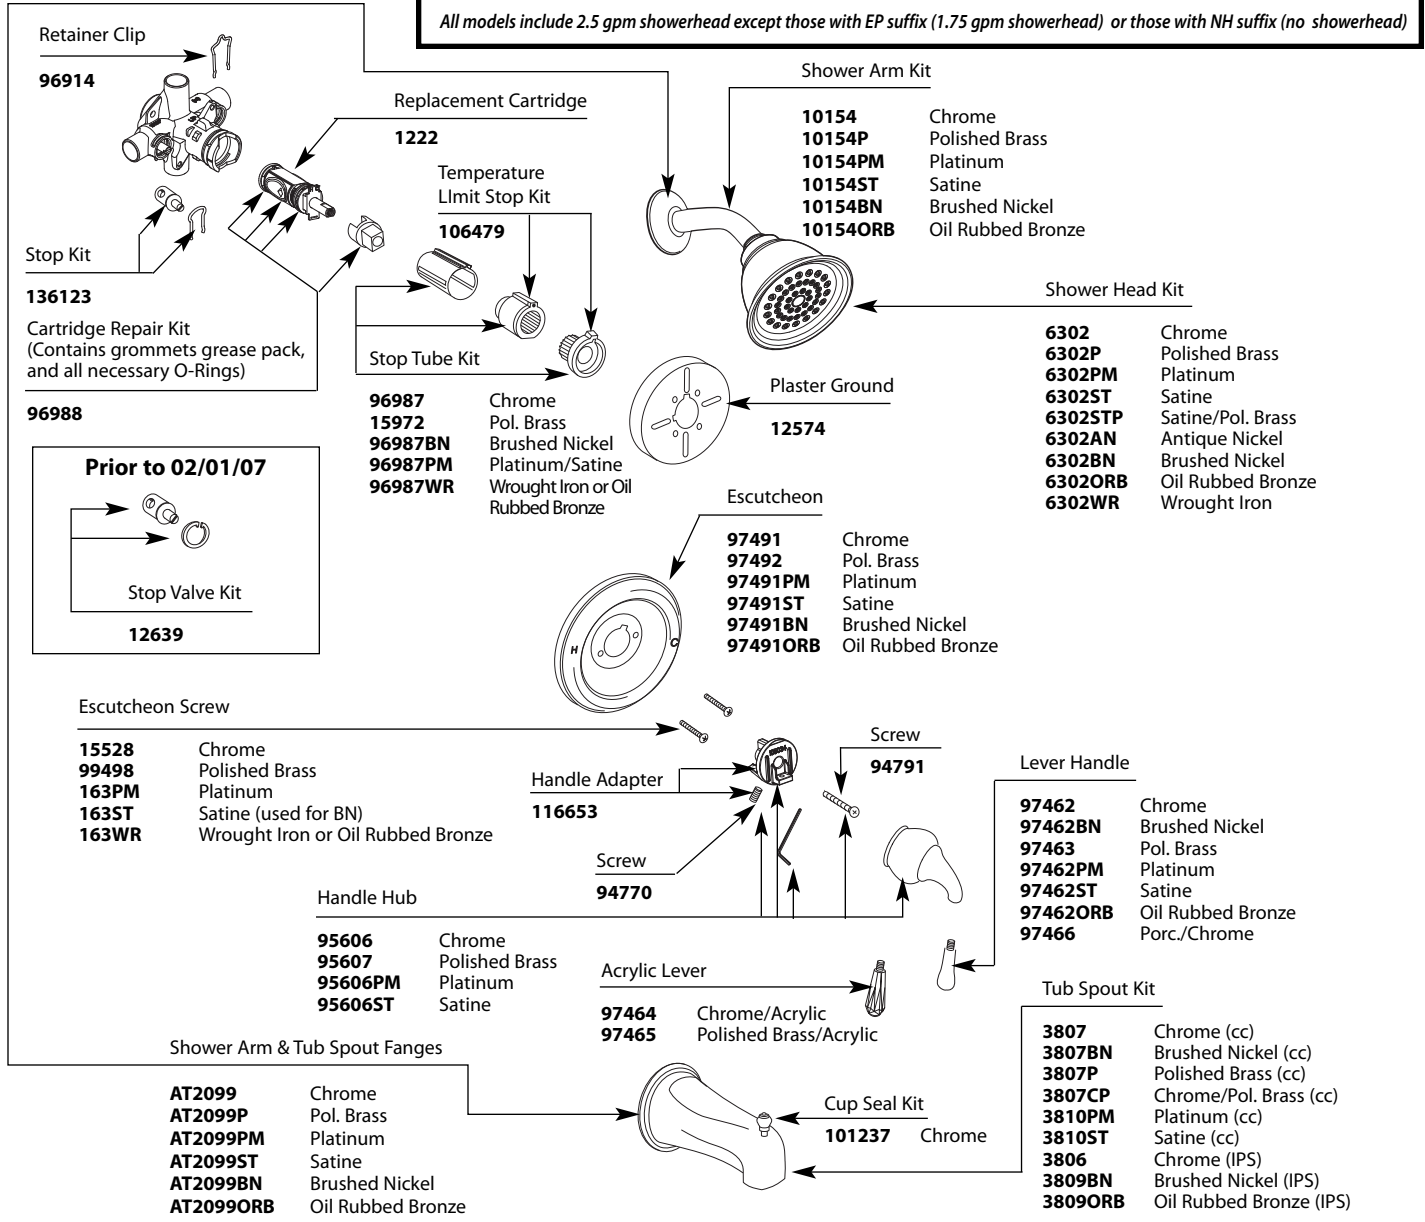

Illustrated Parts

Buy it for looks. Buy it for life.®

■ Order by Part Number

■ Trim can be used with 62300 series or 2500 series valve

Single Piece Handle

95626	Chrome
95626BN	Brushed Nickel
95626ORB	Oil Rubbed Bronze

MONTICELLO® Posi-Temp® Single-Handle Tub/Shower Valve					
Valve Trim		Shower Only*		Tub/Shower*	
MODEL		MODEL		MODEL	
T2442	Chrome	T2444	Chrome	T2449	Chrome
T2442CP	Chrome/Polished Brass	T2444CP	Chrome/Polished Brass	T2449CP	Chrome/Polished Brass
T2442BN	Brushed Nickel	T2444BN	Brushed Nickel	T2449BN	Brushed Nickel
T2442PM	Platinum	T2444PM	Platinum	T2449PM	Platinum
T2442P	Polished Brass	T2444P	Polished Brass	T2449P	Polished Brass
		T2444EP	Chrome	T2449EP	Chrome
		T2444EPCP	Chrome/Polished Brass	T2449EPCP	Chrome/Polished Brass
		T2444EPBN	Brushed Nickel	T2449EPBN	Brushed Nickel
		T2444EPPM	Platinum	T2449EPPM	Platinum
		T2444EPP	Polished Brass	T2449EPP	Polished Brass
		T2444NH	Chrome	T2449NH	Chrome
		T2444NHCP	Chrome/Polished Brass	T2449NHCP	Chrome/Polished Brass
		T2444NHBN	Brushed Nickel	T2449NHBN	Brushed Nickel
		T2444NHMP	Platinum	T2449NHMP	Platinum
		T2444NHP	Polished Brass	T2449NHP	Polished Brass

All models include 2.5 gpm showerhead except those with EP suffix (1.75 gpm showerhead) or those with NH suffix (no showerhead)

MONTICELLO® POSI-TEMP® Single-Handle Tub/Shower

DISCONTINUED SKUS

Valve Trim	
MODEL	
T2442	T2442CP
T2343	T2442CPC
T2442P	T2442BN
T2442PM	

■ Order by Part Number