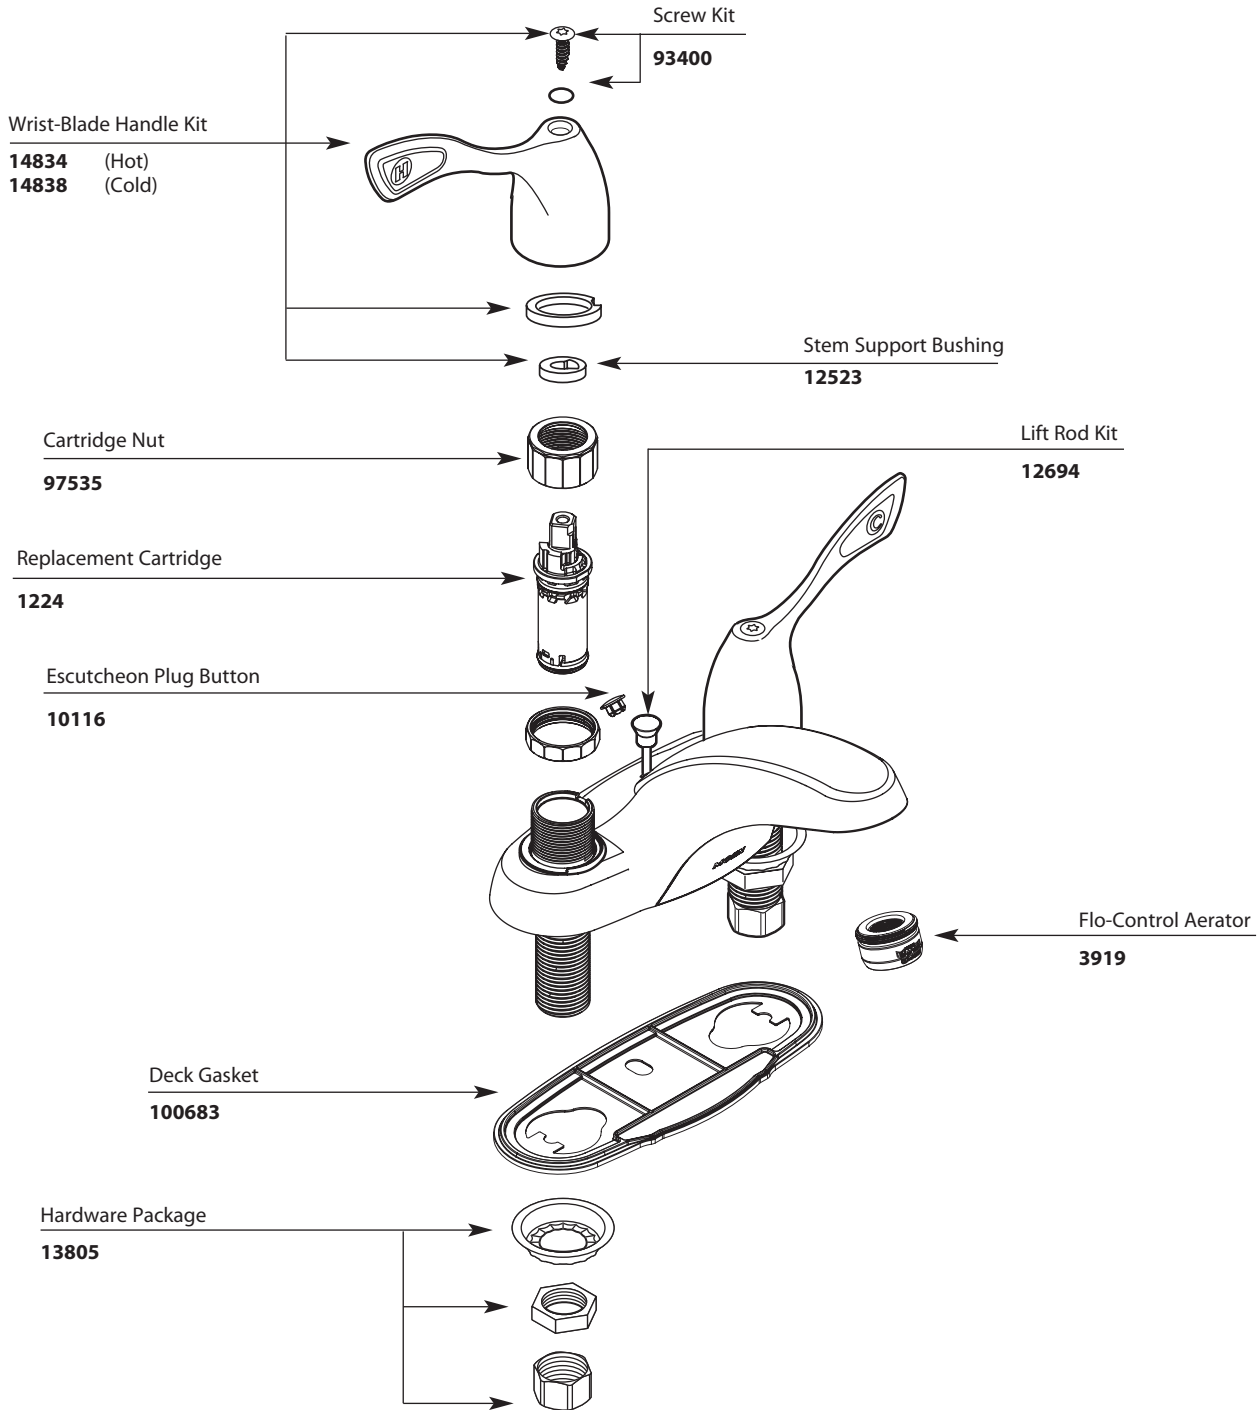

■ Order by Part Number

*There is more than 1 version of this model.
Page down to identify the version you have.*

Two-Handle Lavatory Faucet		
<u>MODEL</u>	<u>TYPE</u>	<u>FINISH</u>
8800	Lav w/o waste	Chrome
8810	Lav w/grid waste	Chrome
8820	Lav w/metal waste	Chrome

■ Order by Part Number

Two-Handle Lavatory Faucet		
<u>MODEL</u>	<u>TYPE</u>	<u>FINISH</u>
8800	Lav w/o waste	Chrome
8810	Lav w/grid waste	Chrome
8820	Lav w/metal waste	Chrome