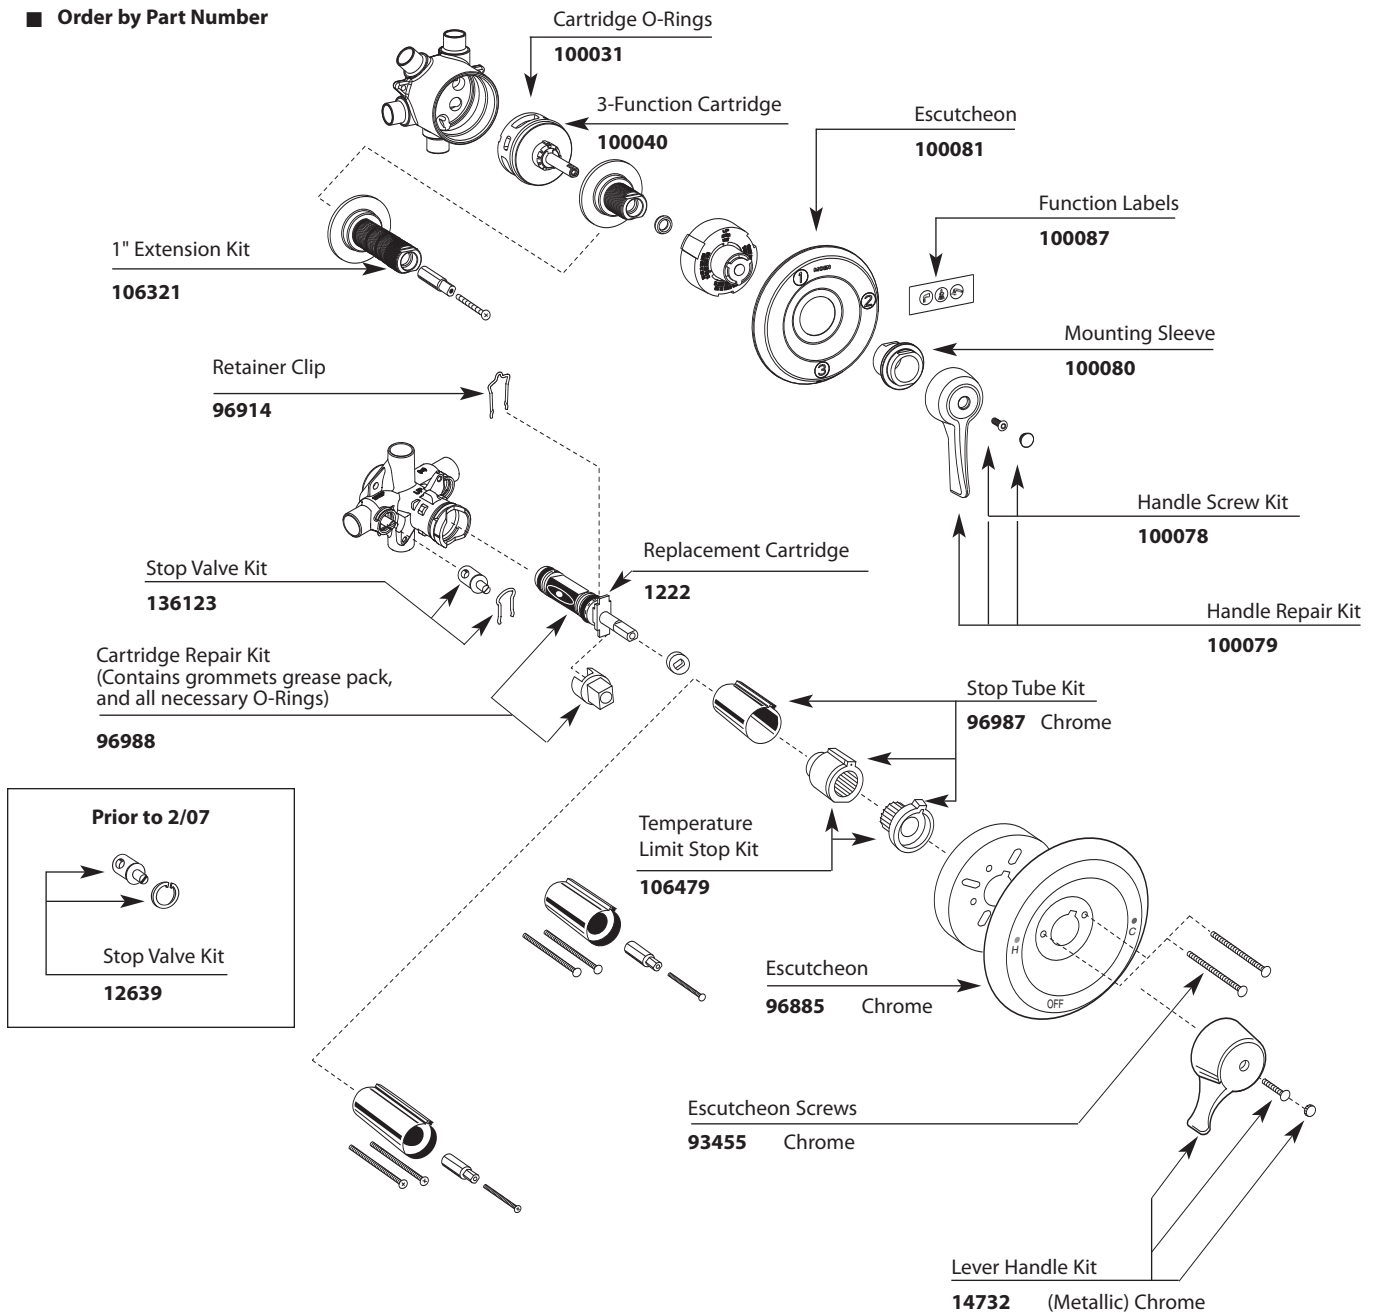

Three-Function Commercial Tub/Shower System							
MODEL	Showerhead	Tub Filler	Handshower	Vacuum Breaker	Drop Ell	Slide Bar	Wall Bracket
8360 3 Function Transfer Valve							
8341 Posi-Temp & 3 Function Transfer Valve		x	x	x	x	x	
8342 Posi-Temp & 3 Function Transfer Valve	x		x	x	x	x	
8343 Posi-Temp & 3 Function Transfer Valve	x	x	x	x	x	x	
8348 Posi-Temp			x	x	x		x
8346 Posi-Temp			x	x	x	x	
52710 Less Valves			x	x	x	x	

■ Order by Part Number

* See Additional Parts Chart on Next Page

■ Order by Part Number

* **Parts Chart**

Shower Head, Arm, Flange
12894

Vacuum Breaker
52703

Drop ell
A725

Tub Spout
3804

Clamp
100686

Hand Held Shower Wand
8349

Metal Hose
A726

Slidebar & Clamp
101629

Wall Bracket
104414