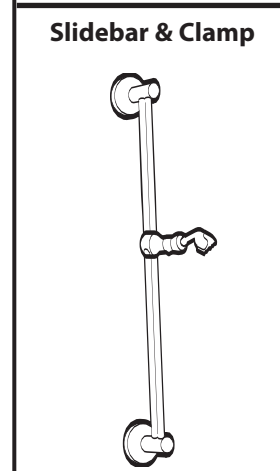

Three-Function Commercial Tub/Shower System							
MODEL	Showerhead	Tub Filler	Handshower	Vacuum Breaker	Drop Ell	Slide Bar	Wall Bracket
8360 3 Function Transfer Valve							
8341 Posi-Temp & 3 Function Transfer Valve		x	x	x	x	x	
8342 Posi-Temp & 3 Function Transfer Valve	x		x	x	x	x	
8343 Posi-Temp & 3 Function Transfer Valve	x	x	x	x	x	x	
8348 Posi-Temp			x	x	x		x
8346 Posi-Temp			x	x	x	x	
52710 Less Valves			x	x	x	x	

■ Order by Part Number

* See Additional Parts Chart on Next Page

■ Order by Part Number

* **Parts Chart**

Shower Head, Arm, Flange
12894

Vacuum Breaker
52703

Drop ell
A725

Tub Spout
3804

Clamp
100686

Hand Held Shower Wand
8349

Metal Hose
A726

Slidebar & Clamp
101629

Wall Bracket
104414