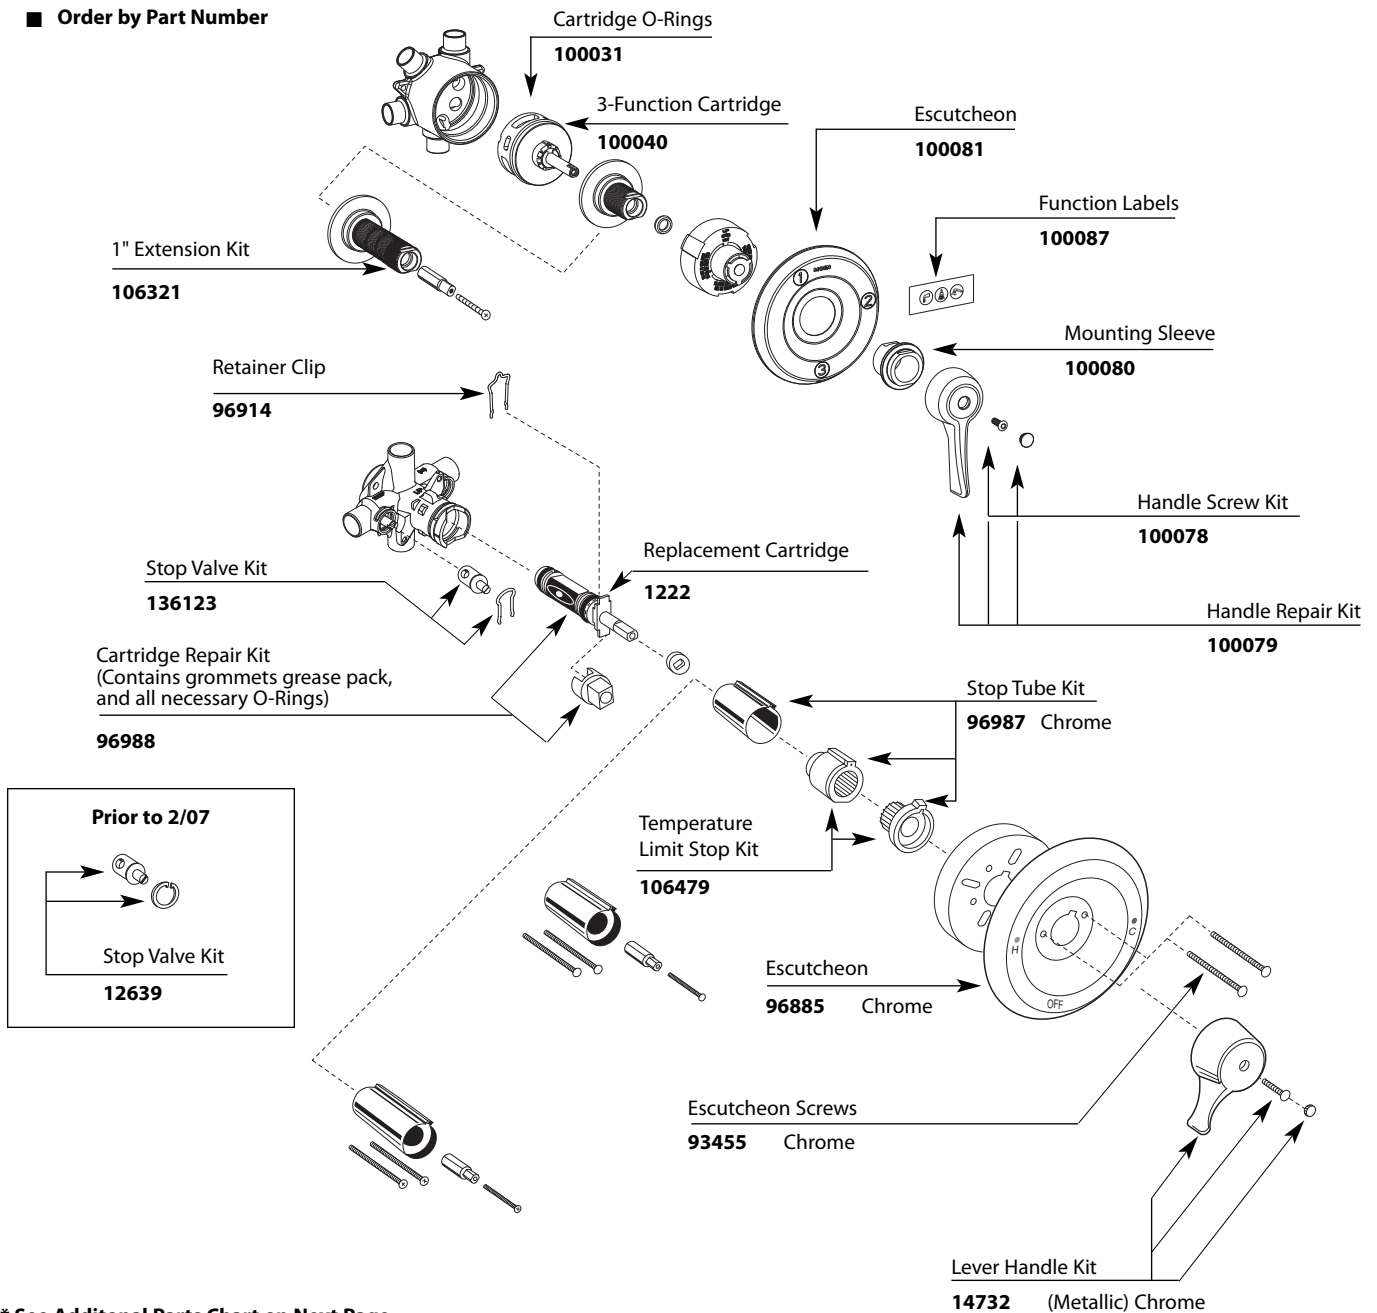

Three-Function Commercial Tub/Shower System

MODEL	Showershower	Tub Filler	Handshower	Vacuum Breaker	Drop Ell	Slide Bar	Wall Bracket
8346EP15 Posi-Temp			x	x	x	x	
52710EP15 Less Valves			x	x	x	x	
52715			x	x	x	x	

■ Order by Part Number

* See Additional Parts Chart on Next Page

■ Order by Part Number

* **Parts Chart**

Single Function
 Eco Performance
 Showerhead
52716EP15

Vacuum Breaker
52703

Drop ell
A725

Tub Spout
3804

Clamp
100686

Single Function
 Eco Performance
 Handheld Shower
8349EP15

Metal Hose
A726

Slidebar & Clamp
101629

Wall Bracket
104414