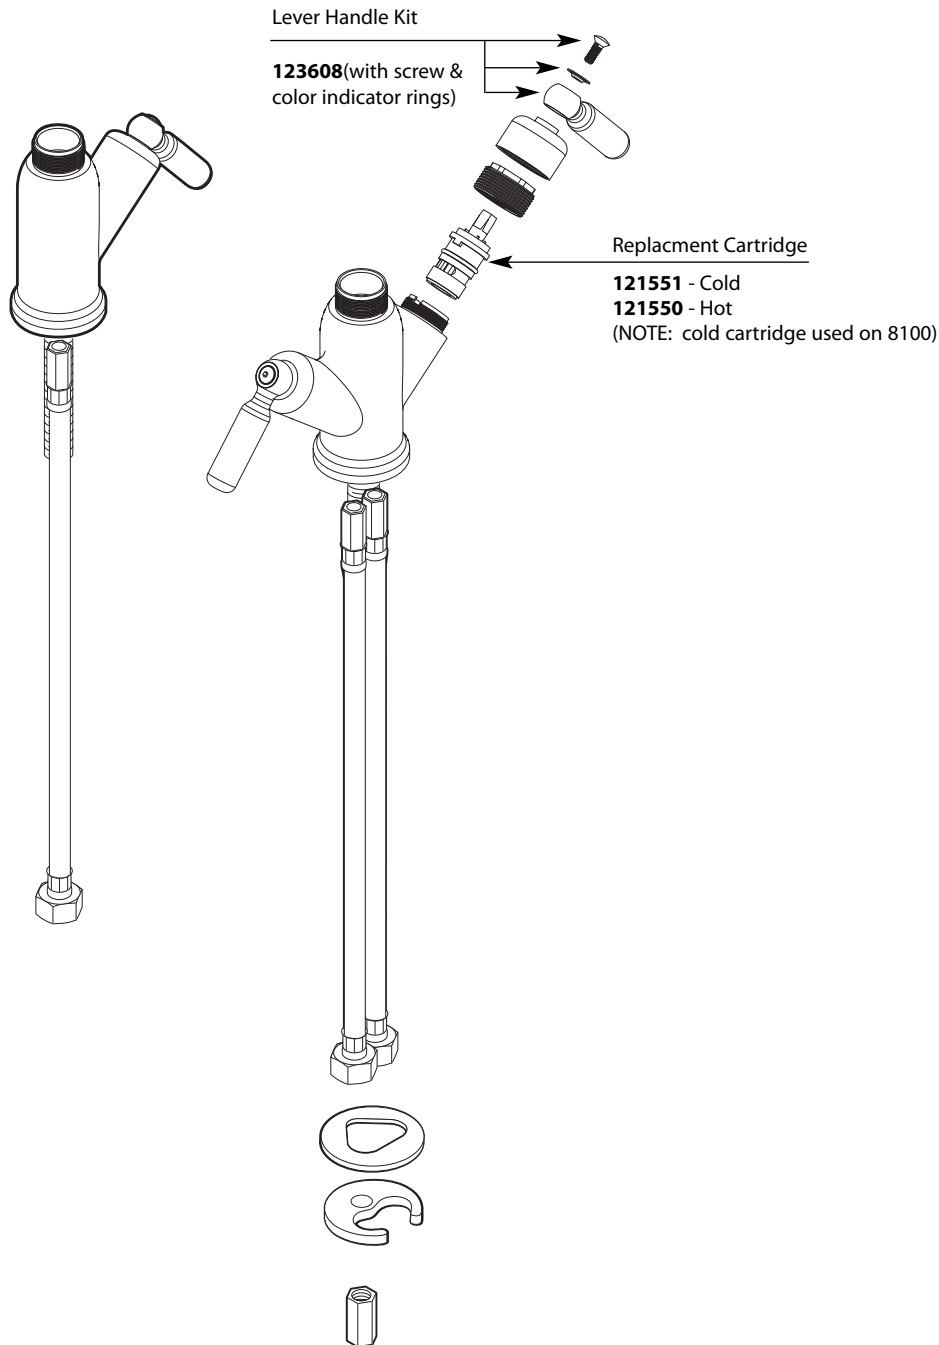

■ Order by Part Number

*There is more than 1 version of this model.
Page down to identify the version you have.*

Single and Two-Handle Laboratory Faucet		
<u>MODEL</u>	<u>HANDLE TYPE</u>	<u>FINISH</u>
8100	Single Handle	Chrome
8110	Two Handle	Chrome

■ Order by Part Number

Illustrated Parts

Single and Two-Handle Laboratory Faucet		
<u>MODEL</u>	<u>HANDLE TYPE</u>	<u>FINISH</u>
8100	Single Handle	Chrome
8110	Two Handle	Chrome

■ Order by Part Number

Single and Two-Handle Bar Faucet		
<u>MODEL</u>	<u>HANDLE TYPE</u>	<u>FINISH</u>
8100	Single Cross	Chrome
8110	Dual Cross	Chrome

MODEL 8100

MODEL 8110