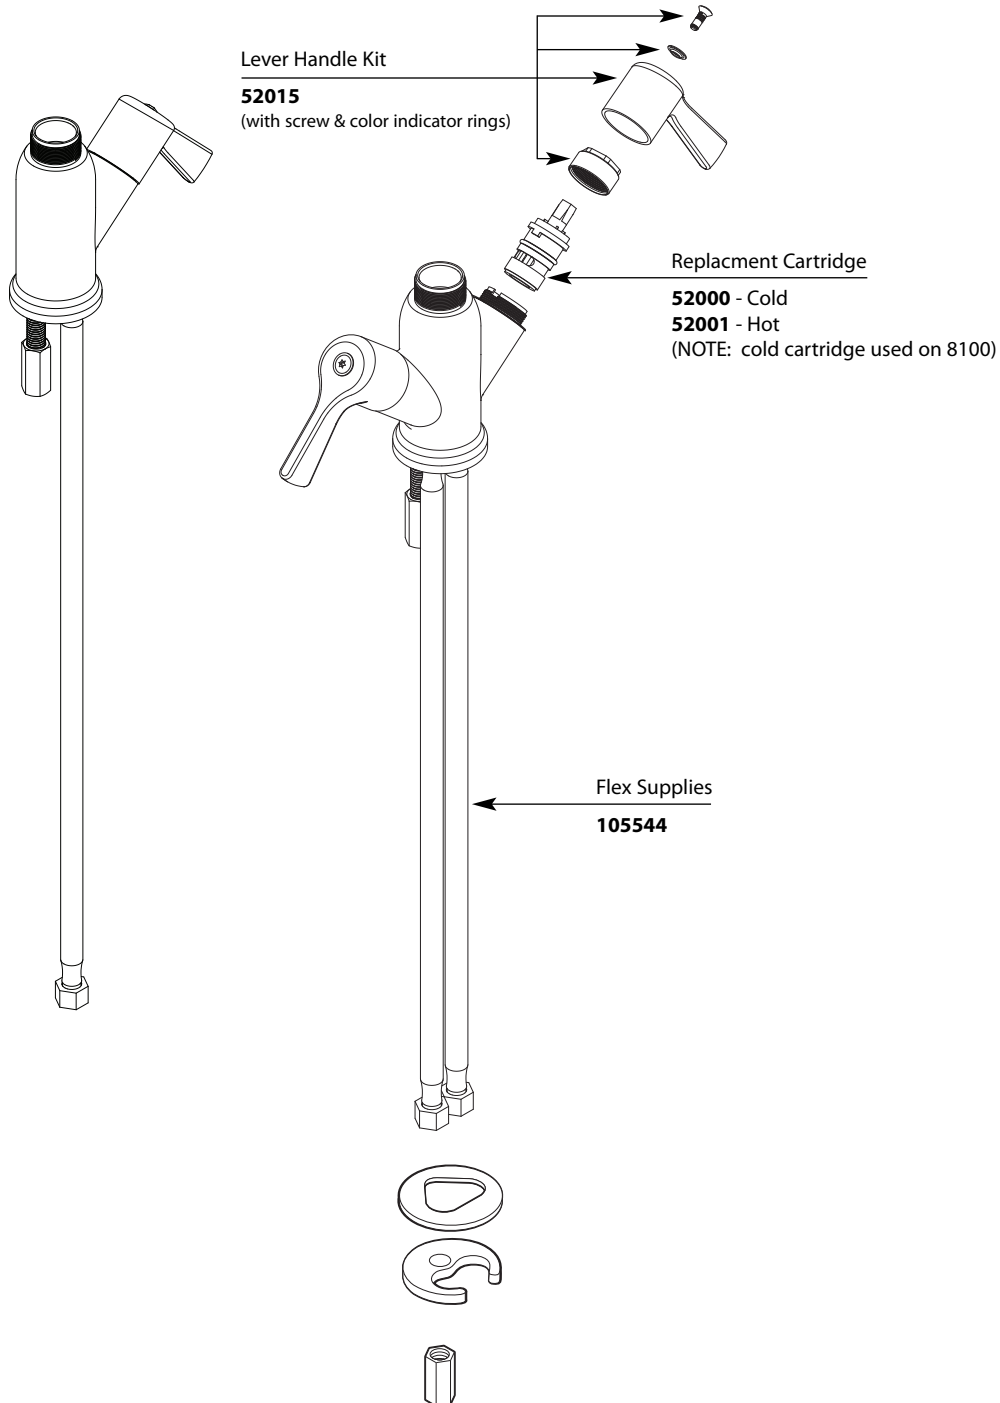

■ Order by Part Number

*There is more than 1 version of this model.
Page down to identify the version you have.*

Single and Two-Handle Laboratory Faucet		
<u>MODEL</u>	<u>HANDLE TYPE</u>	<u>FINISH</u>
8100	Single Handle	Chrome
8110	Two Handle	Chrome

■ Order by Part Number

Illustrated Parts

Single and Two-Handle Laboratory Faucet		
<u>MODEL</u>	<u>HANDLE TYPE</u>	<u>FINISH</u>
8100	Single Handle	Chrome
8110	Two Handle	Chrome

■ Order by Part Number

Single and Two-Handle Bar Faucet		
<u>MODEL</u>	<u>HANDLE TYPE</u>	<u>FINISH</u>
8100	Single Cross	Chrome
8110	Dual Cross	Chrome

MODEL 8100

MODEL 8110