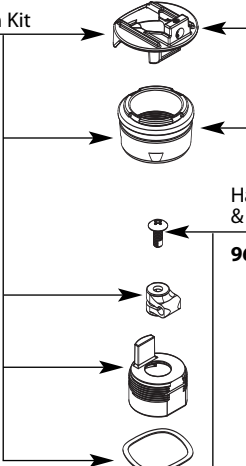

Buy it for looks. Buy it for life.®

Illustrated Parts

■ Order by Part Number

CASTLEBY™ Single-Handle Lavatory Faucet			
MODEL		WASTE	FINISH
L4612	1/2" connection	Metallic	Chrome
L4612CP	1/2" connection	Metallic	Chrome/Pol. Brass
L4612P	1/2" connection	Metallic	Polished Brass
L4612BN	1/2" connection	Metallic	Brushed Nickel
L4612ST	1/2" connection	Metallic	Satine/Pol. Brass
L64612	1/2" connection	Metallic	Chrome
L4606	1/2" connection	None	Chrome
L4606CP	1/2" connection	None	Chrome/Pol. Brass
L64606	1/2" connection	None	Chrome
L64613	16" supplies	50/50	Chrome
L64607	16" supplies	50/50	Chrome

Handle Kit

- 115064** Chrome
- 115064P** Pol. Brass
- 115064ST** Satine/
Pol. Brass
- 115064BN** Brushed
Nickel

Handle Accent

- 115066** Chrome
- 115066P** Pol. Brass
- 115066BN** Brushed Nickel

Handle Adapter &
Ring Shield

- 115026** Chrome
- 115026P** Pol. Brass
- 115026BN** Brushed Nickel

Lever Mechanism Kit

101957

Handle Screw
& Washer

96804

Collar

- 102566** Chrome
- 102566P** Pol. Brass
- 102566BN** Brushed Nickel

Lift Rod

- 115020** Chrome
- 115020P** Pol. Brass
- 115020BN** Brushed Nickel

Retainer Clip

SK1711

Replacement Cartridge

1225

Aerator Kit

- 3919** Chrome
- 3919P** Pol. Brass
- 3919BN** Brushed
Nickel

Hardware Package