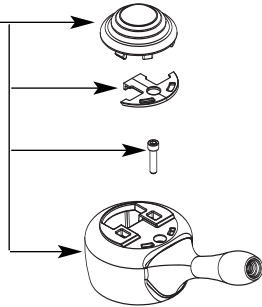

Buy it for looks. Buy it for life.®

Illustrated Parts

■ Order by Part Number

CASTLEBY™ Single-Handle Lavatory Faucet			
MODEL		WASTE	FINISH
L4612	1/2" connection	Metallic	Chrome
L4612CP	1/2" connection	Metallic	Chrome/Pol. Brass
L4612P	1/2" connection	Metallic	Polished Brass
L4612BN	1/2" connection	Metallic	Brushed Nickel
L4612ST	1/2" connection	Metallic	Satine/Pol. Brass
L64612	1/2" connection	Metallic	Chrome
L4606	1/2" connection	None	Chrome
L4606CP	1/2" connection	None	Chrome/Pol. Brass
L64606	1/2" connection	None	Chrome
L64613	16" supplies	50/50	Chrome
L64607	16" supplies	50/50	Chrome

Handle Kit

- 115064** Chrome
- 115064P** Pol. Brass
- 115064ST** Satine/
Pol. Brass
- 115064BN** Brushed
Nickel

Handle Accent

- 115066** Chrome
- 115066P** Pol. Brass
- 115066BN** Brushed Nickel

Handle Adapter &
Ring Shield

- 115026** Chrome
- 115026P** Pol. Brass
- 115026BN** Brushed Nickel

Lever Mechanism Kit

101957

Handle Screw
& Washer

96804

Collar

- 102566** Chrome
- 102566P** Pol. Brass
- 102566BN** Brushed Nickel

Lift Rod