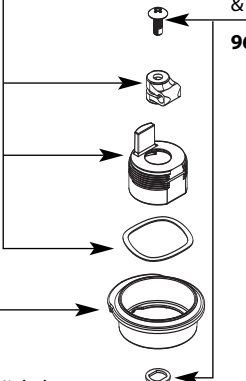

Buy it for looks. Buy it for life.®

Illustrated Parts

■ Order by Part Number

CASTLEBY™ Single-Handle Lavatory Faucet			
MODEL		WASTE	FINISH
L4612	1/2" connection	Metallic	Chrome
L4612CP	1/2" connection	Metallic	Chrome/Pol. Brass
L4612P	1/2" connection	Metallic	Polished Brass
L4612BN	1/2" connection	Metallic	Brushed Nickel
L4612ST	1/2" connection	Metallic	Satine/Pol. Brass
L64612	1/2" connection	Metallic	Chrome
L4606	1/2" connection	None	Chrome
L4606CP	1/2" connection	None	Chrome/Pol. Brass
L64606	1/2" connection	None	Chrome
L64613	16" supplies	50/50	Chrome
L64607	16" supplies	50/50	Chrome

Handle Kit

- 115064** Chrome
- 115064P** Pol. Brass
- 115064ST** Satine/
Pol. Brass
- 115064BN** Brushed
Nickel

Handle Accent

- 115066** Chrome
- 115066P** Pol. Brass
- 115066BN** Brushed Nickel

Handle Adapter &
Ring Shield

- 115026** Chrome
- 115026P** Pol. Brass
- 115026BN** Brushed Nickel

Lever Mechanism Kit

101957

Handle Screw
& Washer

96804

Collar

- 102566** Chrome
- 102566P** Pol. Brass
- 102566BN** Brushed Nickel

Lift Rod

- 115020** Chrome
- 115020P** Pol. Brass
- 115020BN** Brushed Nickel

Retainer Clip

SK1711

Replacement Cartridge

1225

Aerator Kit

- 3919** Chrome
- 3919P** Pol. Brass
- 3919BN** Brushed
Nickel

Hardware Package