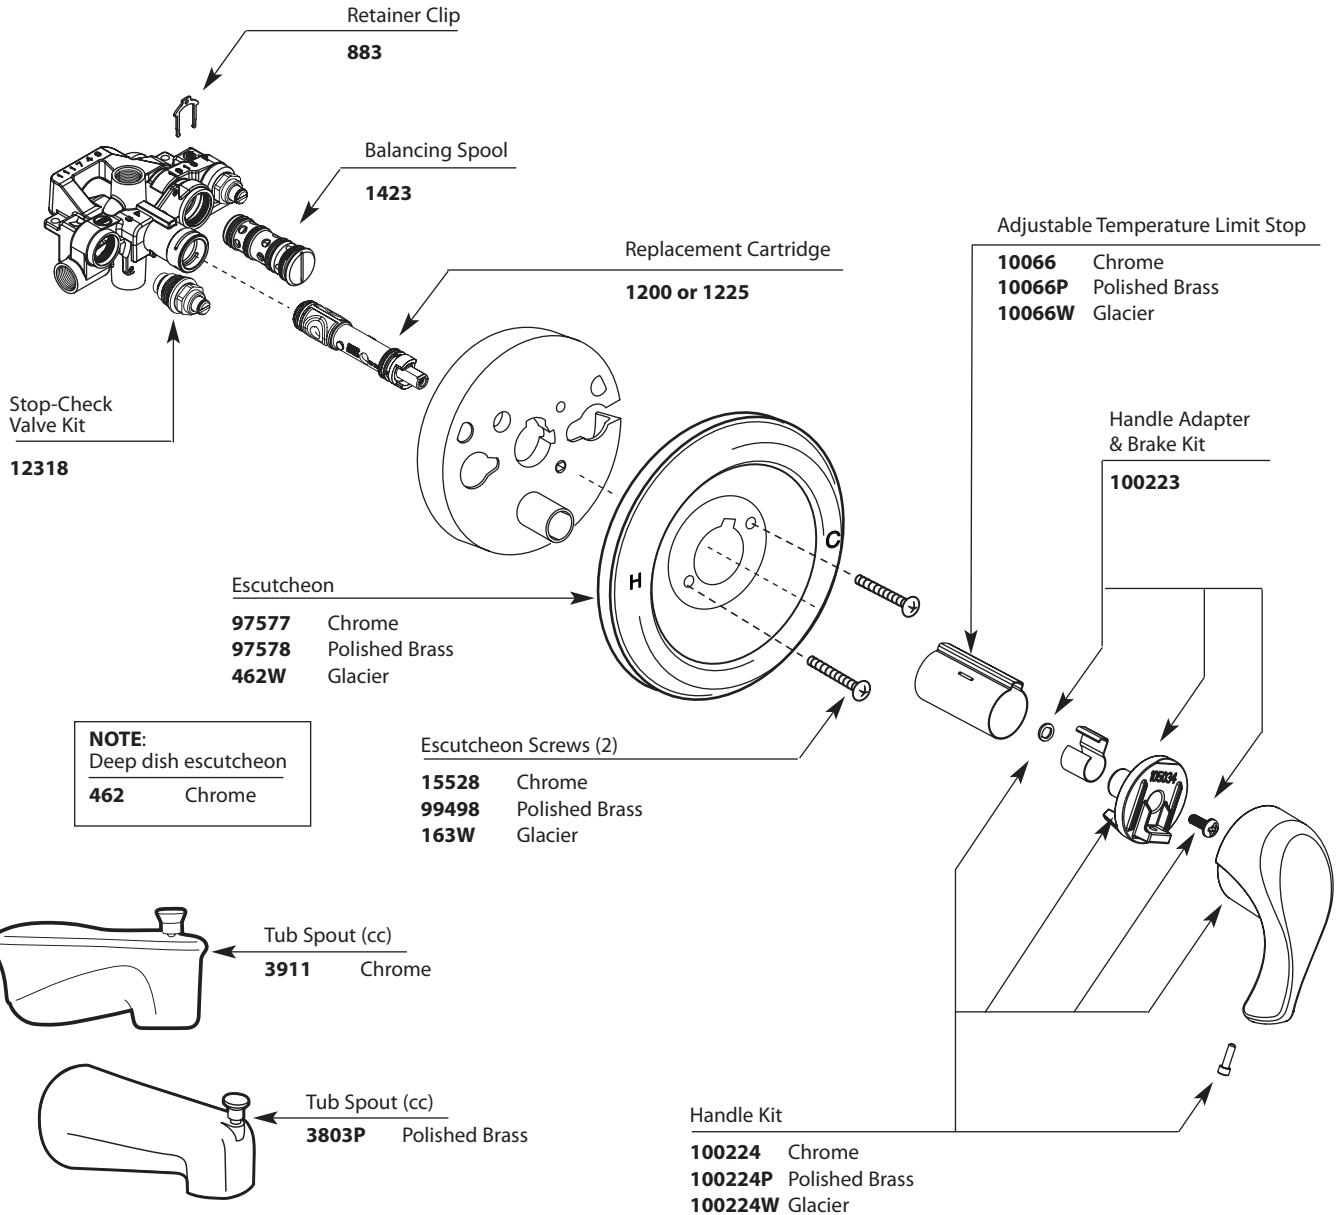

Buy it for looks. Buy it for life.®

Illustrated Parts

■ Order by Part Number

*There is more than 1 version of this model.
Page down to identify the version you have.*

LEGEND® MOENTROL®			
Valve Trim		Shower Only	Col. Shower
MODEL	FINISH	MODEL	FINISH
TL170	Chrome	L3175	Chrome
L3170	Chrome		
DISCONTINUED SKUS			
TL170CP	Chrome/Pol. Brass	TL171	Chrome
TL170P	Polished Brass	TL171CP	Chrome/Pol. Brass
TL170W	Glacier	TL171P	Polished Brass
L3150	Chrome	TL171W	Glacier
L3155	Chrome	L3175P	Polished Brass
L3170P	Polished Brass	L3175W	Glacier
		TL172CP	Chrome/Pol. Brass
		TL172P	Polished Brass
		TL172W	Glacier
		L3169	Chrome
		L3189P	Polished Brass
		L3189W	Glacier

Buy it for looks. Buy it for life.®

Illustrated Parts

■ Order by Part Number

Valve Trim		Shower Only		Tub & Shower	
MODEL	FINISH	MODEL	FINISH	MODEL	FINISH
TL170	Chrome	L3175	Chrome	L3189	Chrome
L3170	Chrome			TL172	Chrome
DISCONTINUED SKUS					
TL170CP	Chrome/Pol. Brass	TL171	Chrome	TL172CP	Chrome/Pol. Brass
TL170P	Polished Brass	TL171CP	Chrome/Pol. Brass	TL172P	Polished Brass
TL170W	Glacier	TL171P	Polished Brass	TL172W	Glacier
L3150	Chrome	TL171W	Glacier	L3169	Chrome
L3155	Chrome	L3175P	Polished Brass	L3189P	Polished Brass
L3170P	Polished Brass	L3175W	Glacier	L3189W	Glacier