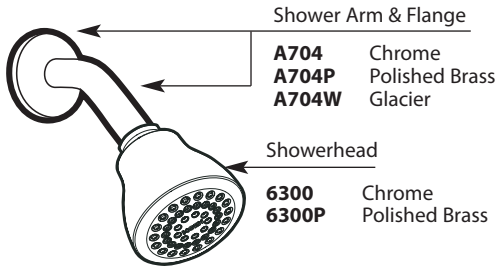

Buy it for looks. Buy it for life.®

Illustrated Parts

■ Order by Part Number

*There is more than 1 version of this model.
Page down to identify the version you have.*

LEGEND® MOENTROL®			
Valve Trim		Shower Only	Col. Shower
MODEL	FINISH	MODEL	FINISH
TL170	Chrome	L3175	Chrome
L3170	Chrome		
DISCONTINUED SKUS			
TL170CP	Chrome/Pol. Brass	TL171	Chrome
TL170P	Polished Brass	TL171CP	Chrome/Pol. Brass
TL170W	Glacier	TL171P	Polished Brass
L3150	Chrome	TL171W	Glacier
L3155	Chrome	L3175P	Polished Brass
L3170P	Polished Brass	L3175W	Glacier
		TL172CP	Chrome/Pol. Brass
		TL172P	Polished Brass
		TL172W	Glacier
		L3169	Chrome
		L3189P	Polished Brass
		L3189W	Glacier

Buy it for looks. Buy it for life.®

Illustrated Parts

■ Order by Part Number

Valve Trim		Shower Only		Tub & Shower	
MODEL	FINISH	MODEL	FINISH	MODEL	FINISH
TL170	Chrome	L3175	Chrome	L3189	Chrome
L3170	Chrome			TL172	Chrome
DISCONTINUED SKUS					
TL170CP	Chrome/Pol. Brass	TL171	Chrome	TL172CP	Chrome/Pol. Brass
TL170P	Polished Brass	TL171CP	Chrome/Pol. Brass	TL172P	Polished Brass
TL170W	Glacier	TL171P	Polished Brass	TL172W	Glacier
L3150	Chrome	TL171W	Glacier	L3169	Chrome
L3155	Chrome	L3175P	Polished Brass	L3189P	Polished Brass
L3170P	Polished Brass	L3175W	Glacier	L3189W	Glacier