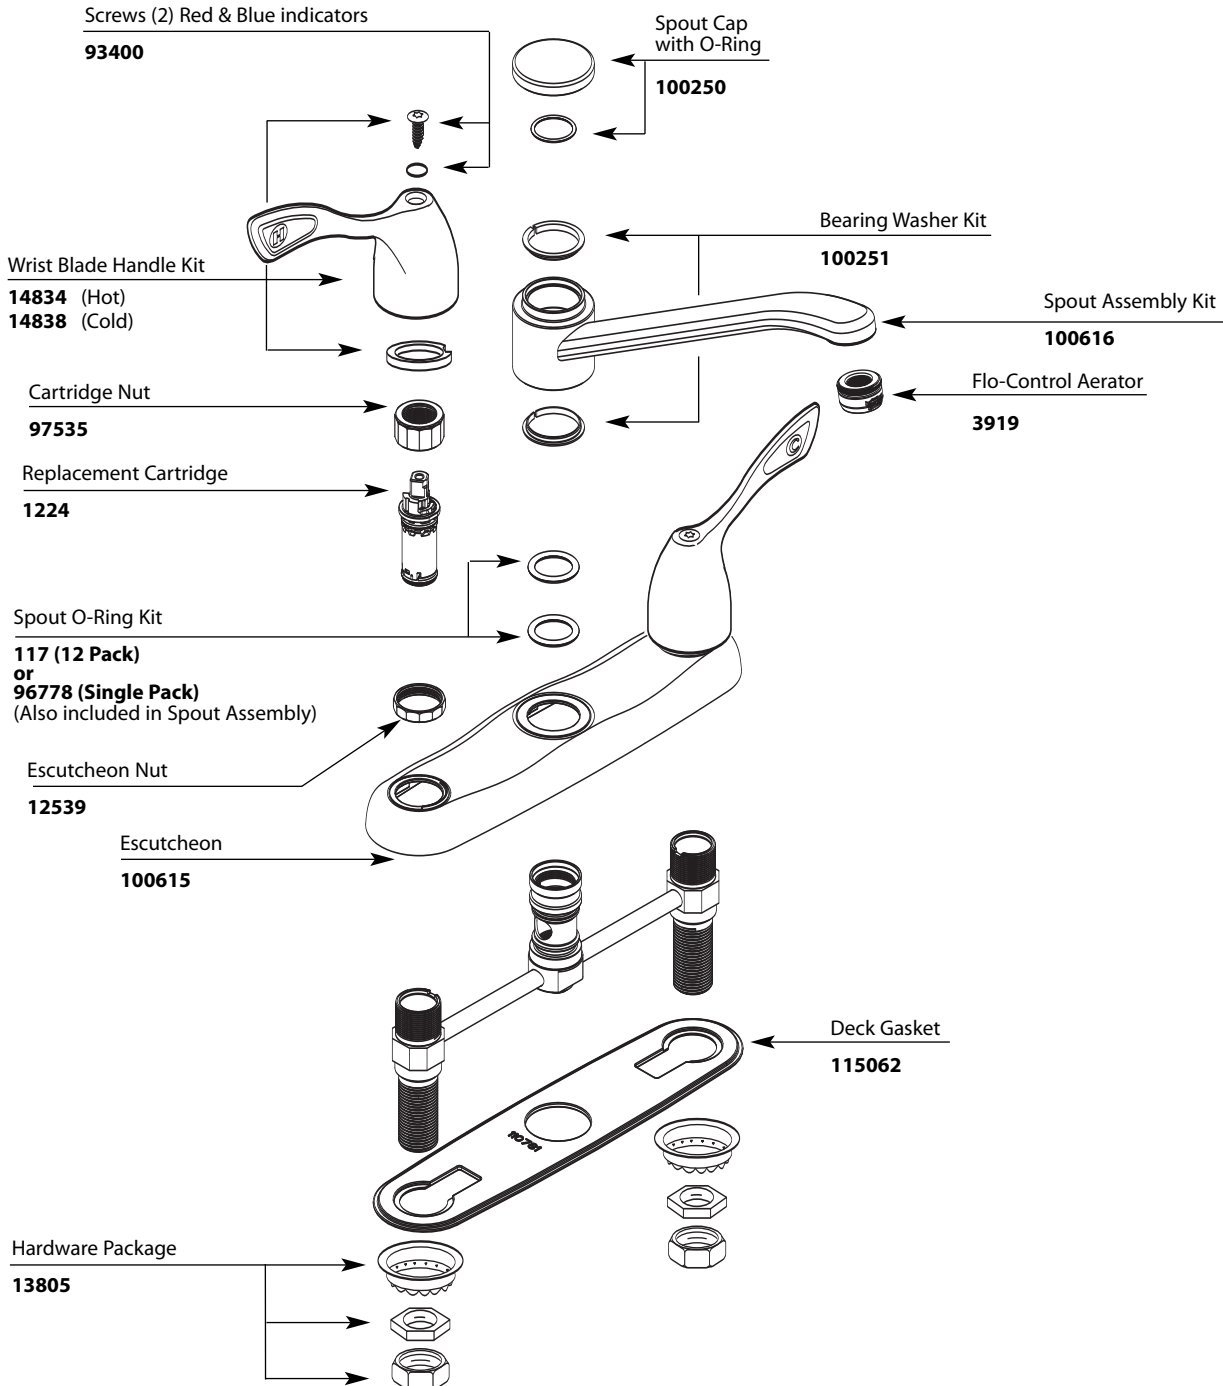

■ Order by Part Number

*There is more than 1 version of this model.  
Page down to identify the version you have.*

Single-Handle Lever Style Kitchen Faucet		
MODEL	TYPE	FINISH
8798	Kitchen w/o spray	Chrome
<b>DISCONTINUED SKUS</b>		
8797	Kitchen w/spray	Chrome

■ Order by Part Number

Single-Handle Lever Style Kitchen Faucet		
MODEL	TYPE	FINISH
8798	Kitchen w/o spray	Chrome
<b>DISCONTINUED SKUS</b>		
8797	Kitchen w/spray	Chrome

TO ORDER PARTS CALL: 1-800-BUY-MOEN  
www.moen.com