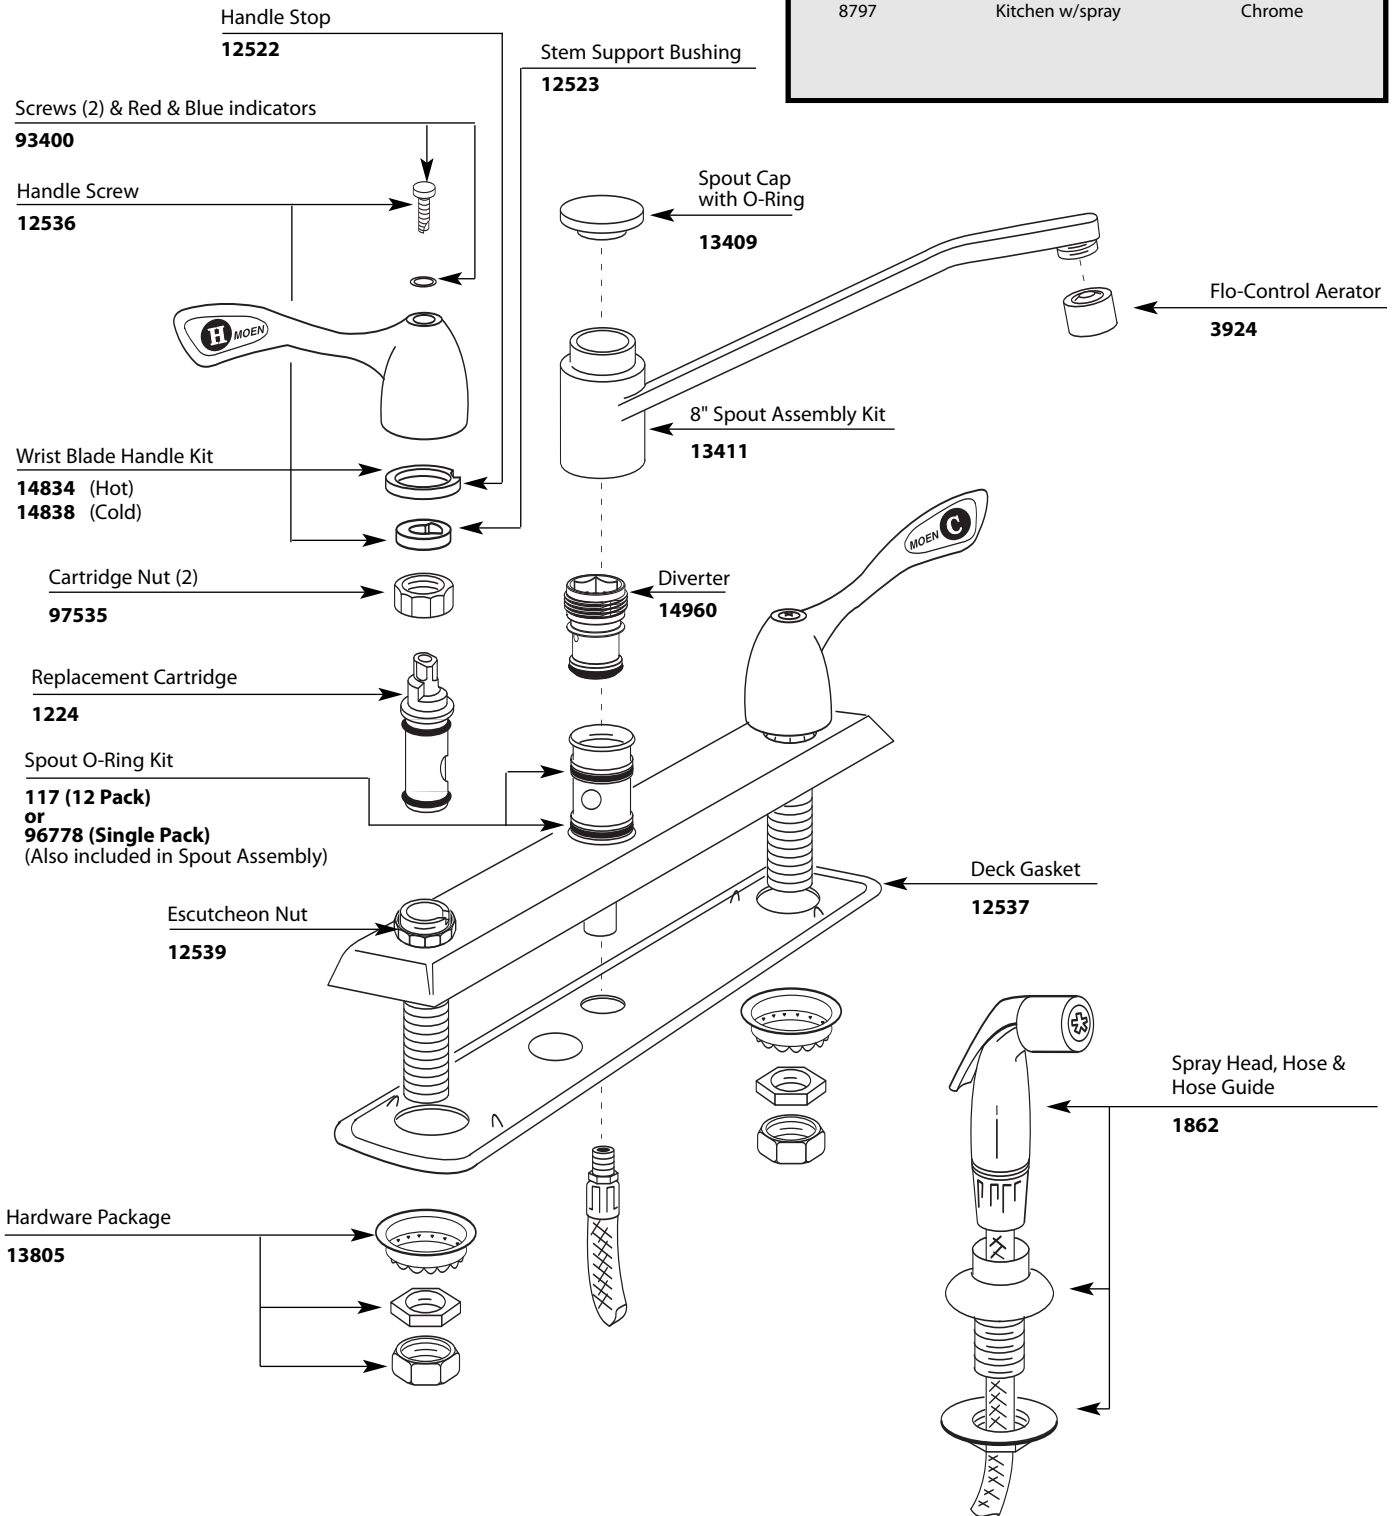

■ Order by Part Number

*There is more than 1 version of this model.  
Page down to identify the version you have.*

Single-Handle Lever Style Kitchen Faucet		
MODEL	TYPE	FINISH
8798	Kitchen w/o spray	Chrome
<b>DISCONTINUED SKUS</b>		
8797	Kitchen w/spray	Chrome

■ Order by Part Number

Single-Handle Lever Style Kitchen Faucet		
MODEL	TYPE	FINISH
8798	Kitchen w/o spray	Chrome
<b>DISCONTINUED SKUS</b>		
8797	Kitchen w/spray	Chrome

TO ORDER PARTS CALL: 1-800-BUY-MOEN  
www.moen.com