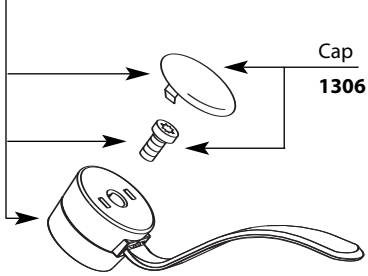

■ Order by Part Number

Illustrated Parts

Single-Handle Lavatory Faucet

MODEL	HANDLE	WASTE	FINISH
8470	Lever Handle	None	Chrome
8475	Lever Handle	Metallic	Chrome
8400	Lever Handle	None	Chrome
8420	Lever Handle	Metallic	Chrome
8425	Lever Handle	Grid Waste	Chrome

DISCONTINUED SKUS

4697	Lever Handle	None	Chrome
4698	Lever Handle	Metallic	Chrome
64697	Lever Handle	Metallic	Chrome

Handle Assembly Kit

93390