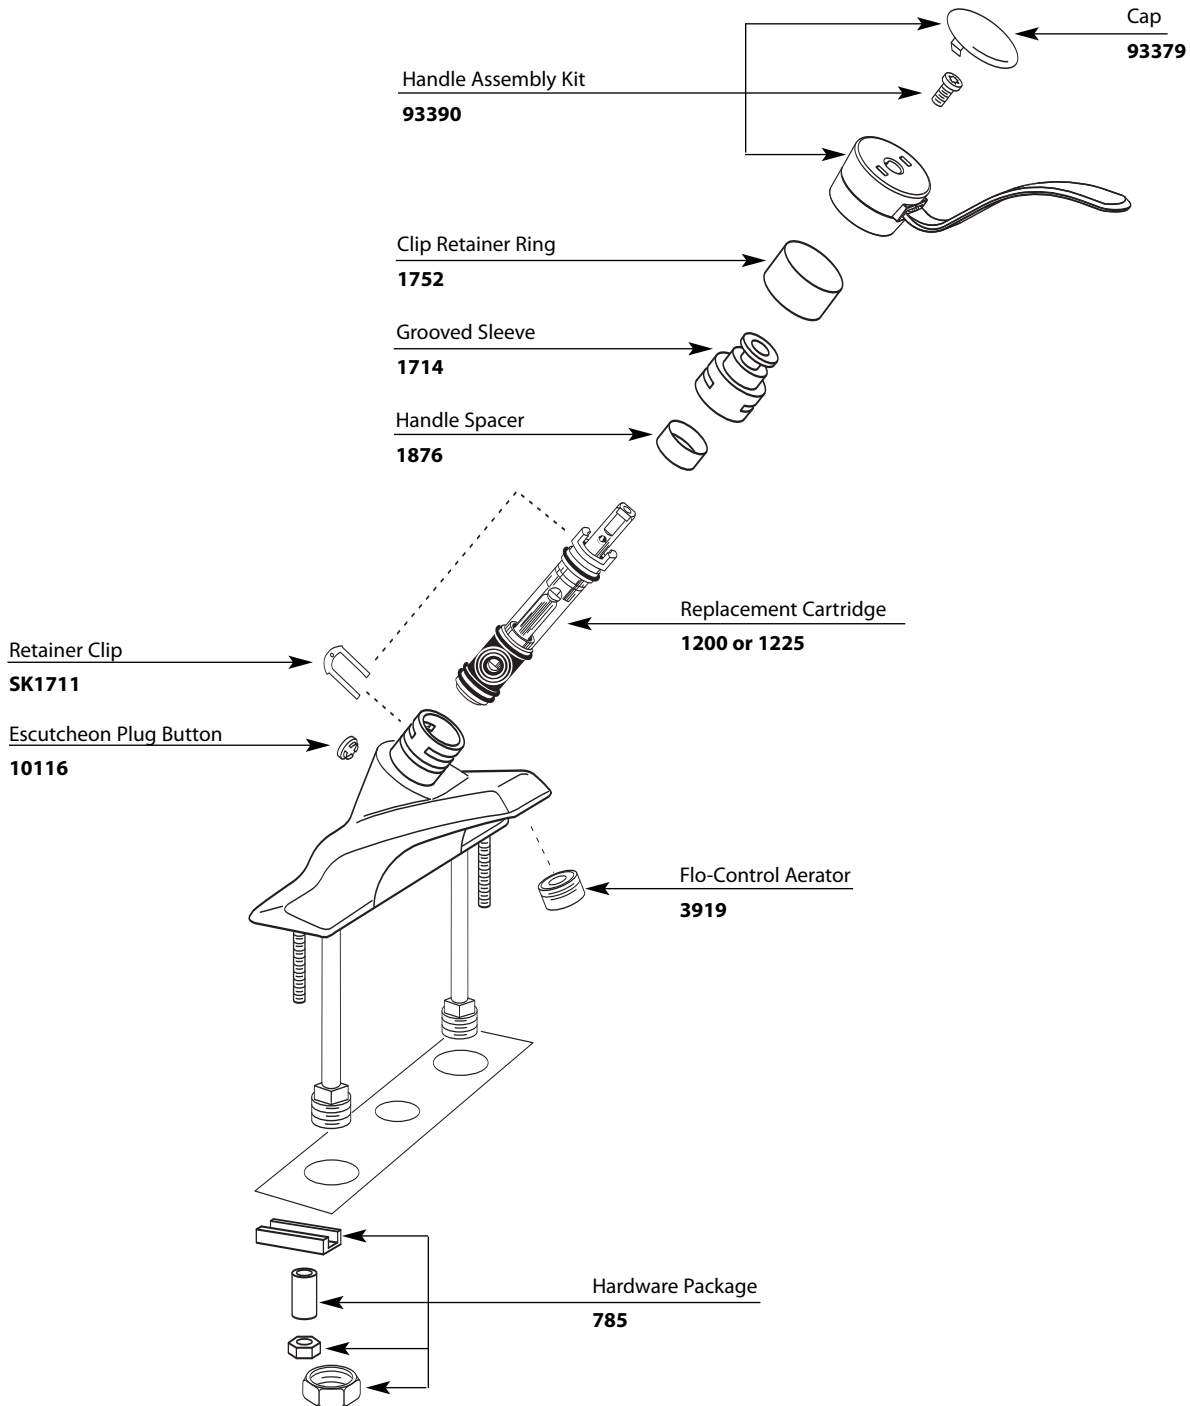

■ Order by Part Number

Illustrated Parts

Single-Handle Lavatory Faucet		
MODEL	HANDLE	FINISH
8420	Lever	Chrome w/Pop-Up Waste

TO ORDER PARTS CALL: 1-800-BUY-MOEN
www.moen.com