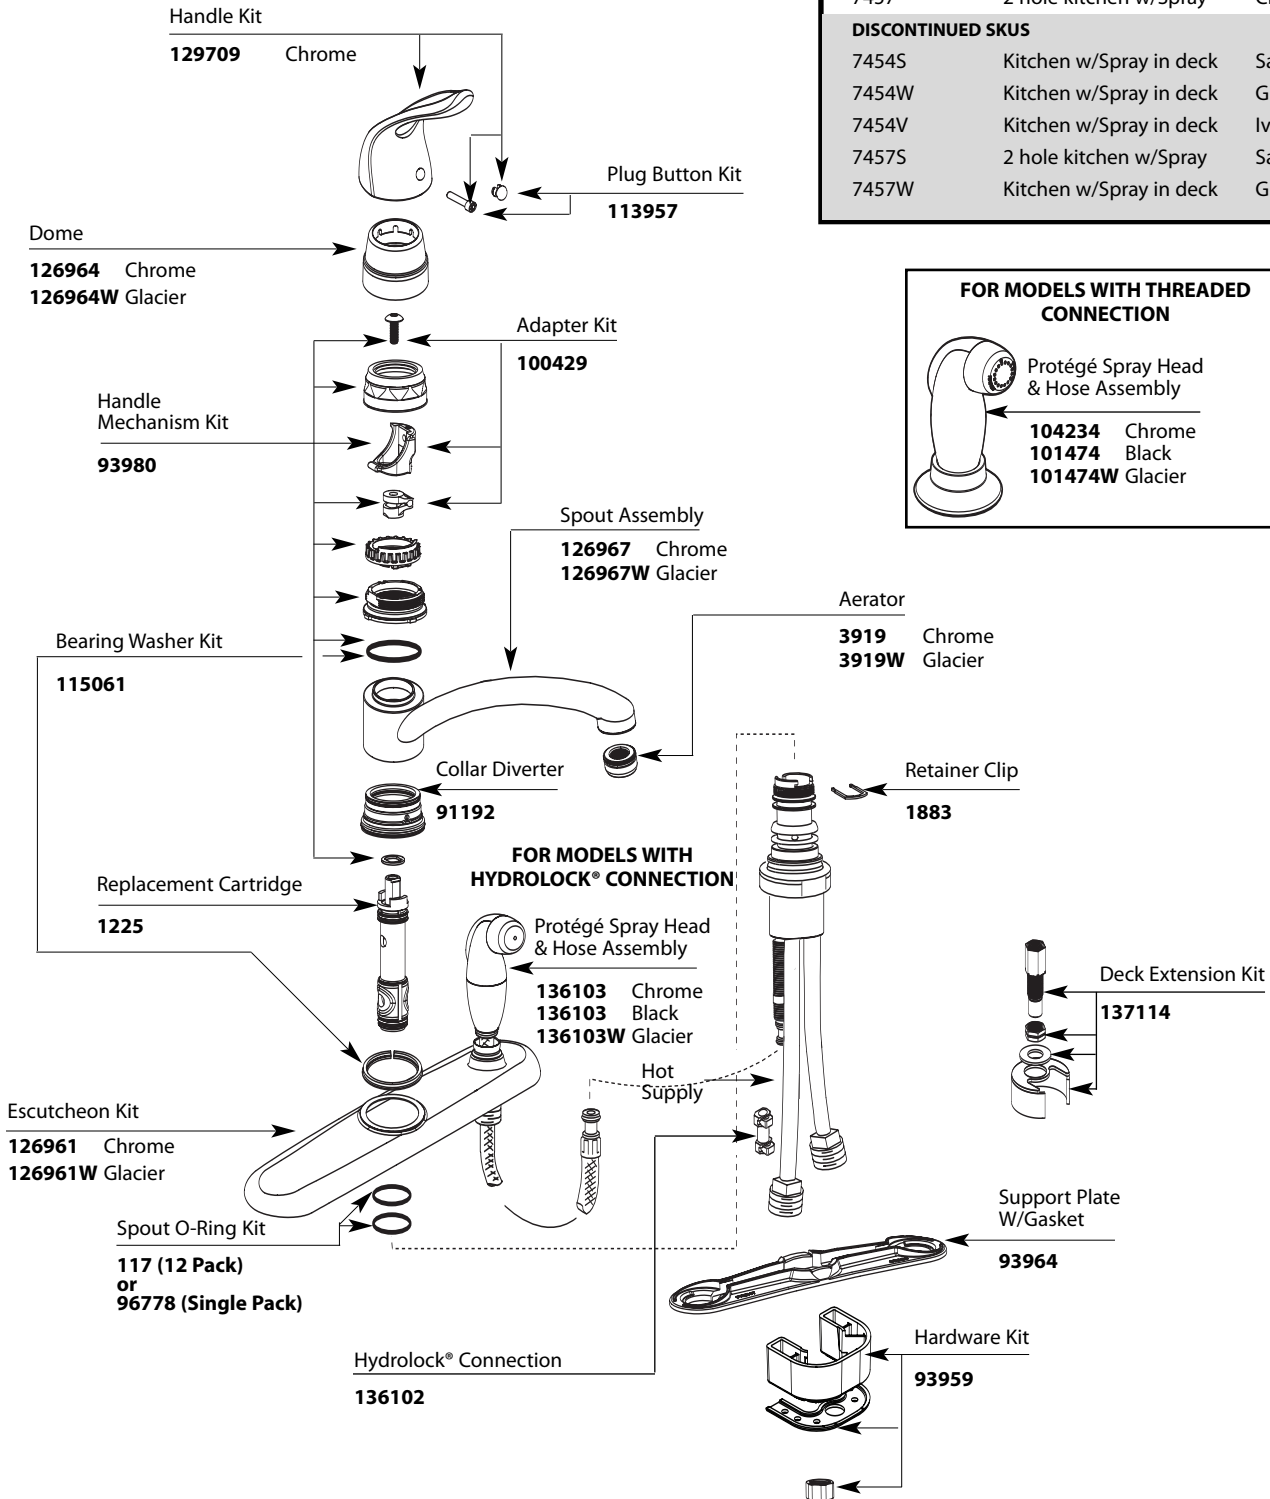

# Illustrated Parts

Order by Part Number

CHATEAU®		
Single-Handle Kitchen Faucet		
MODEL	HANDLE	FINISH
7454	Kitchen w/Spray in deck	Chrome
67454 (Bulk)	Kitchen w/Spray in deck	Chrome
7457	2 hole kitchen w/Spray	Chrome
DISCONTINUED SKUS		
7454S	Kitchen w/Spray in deck	Sand
7454W	Kitchen w/Spray in deck	Glacier
7454V	Kitchen w/Spray in deck	Ivory
7457S	2 hole kitchen w/Spray	Sand
7457W	Kitchen w/Spray in deck	Glacier

**FOR MODELS WITH THREADED CONNECTION**

Protégé Spray Head & Hose Assembly

104234 Chrome  
101474 Black  
101474W Glacier