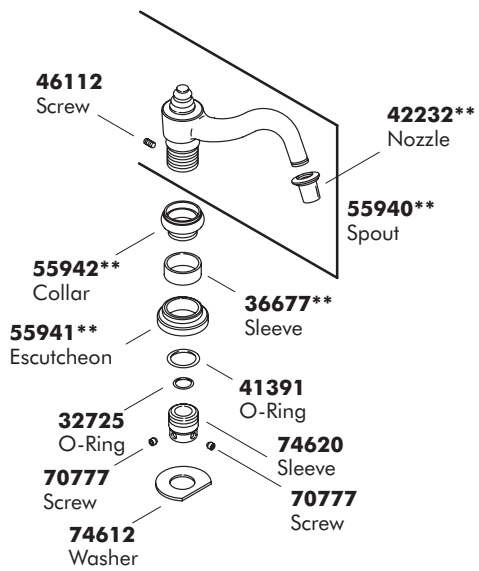

SERVICE PARTS

G U I D E

ANTIQUE™
DECK-MOUNT
BATH FAUCETS

THE BOLD LOOK
OF **KOHLER**®

****Finish/color code must be specified when ordering.**

Thank you for specifying genuine Kohler service parts.

CALL US FOR HELP