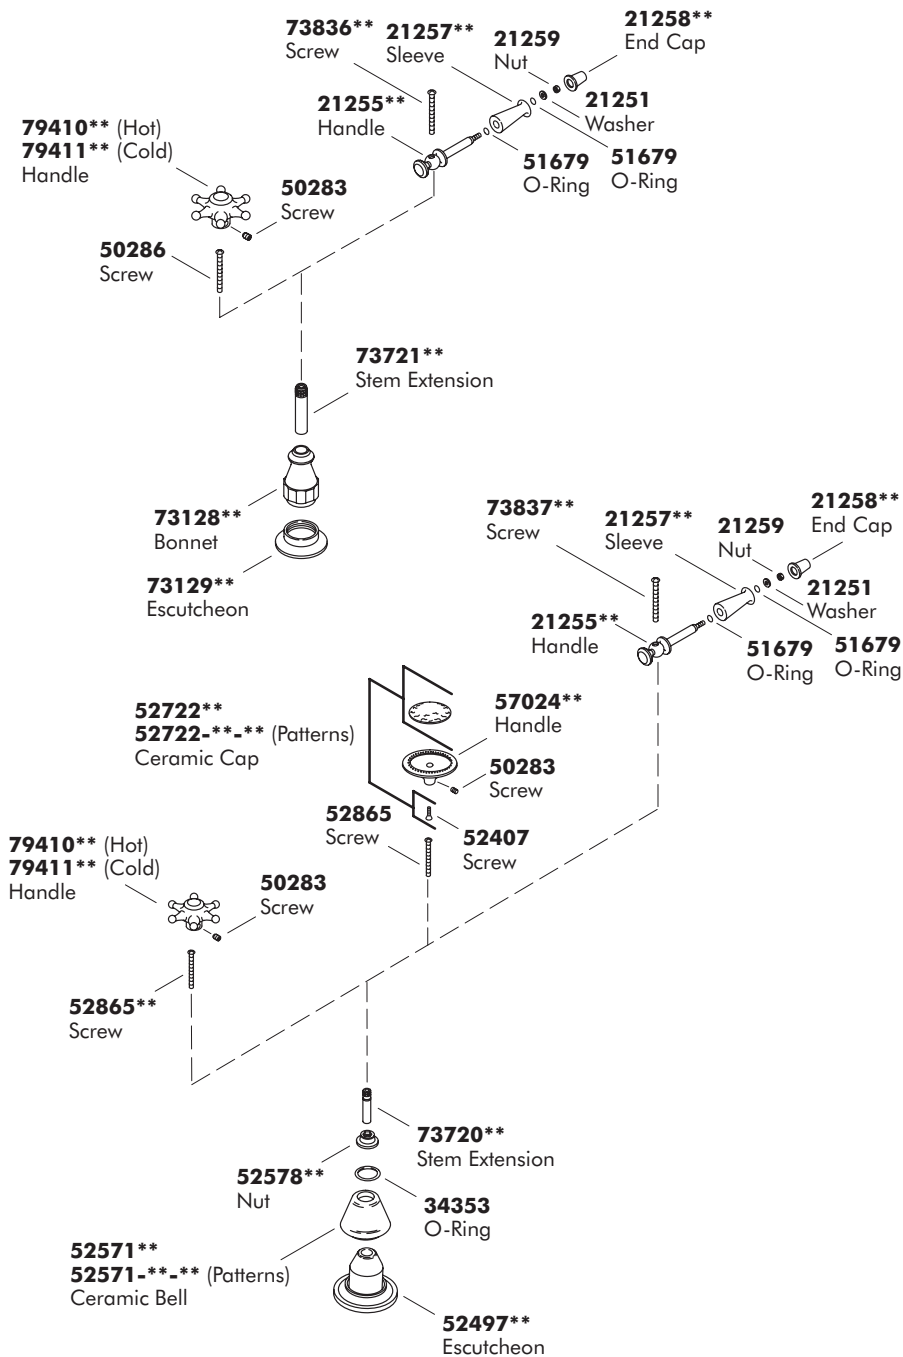

SERVICE PARTS

G U I D E

ANTIQUE™
DECK-MOUNT
BATH FAUCETS

THE BOLD LOOK
OF **KOHLER**®

****Finish/color code must be specified when ordering.**

Thank you for specifying genuine Kohler service parts.

CALL US FOR HELP