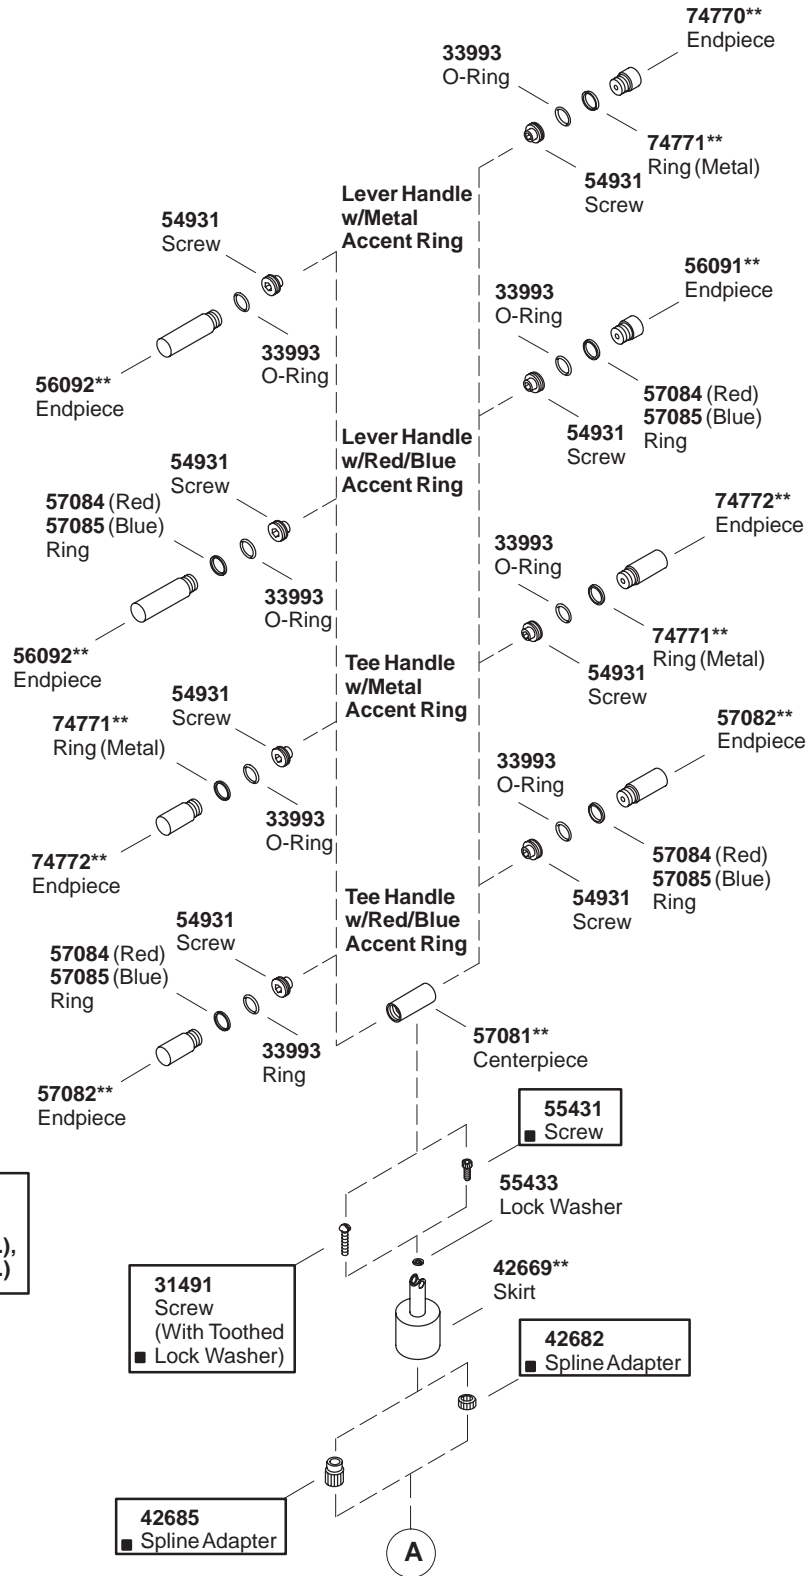

KOHLER® SERVICE PARTS

TABORET® WIDESPREAD LAVATORY FAUCETS WITH BULLNOSE SPOUT

K#	Base Faucet (Less Handles)	Complete Faucet (With Handles)	Ceramic Handles	Handles	Less Pop-Up Drain	Pop-Up Drain	Vandal-Resistant
K-8211-K**-DB	X					X	
K-8211-4**-DB		X		Lever		X	
K-8211-6**-DB		X		Tee		X	
K-8212-K**-CA	X				X		X
K-16070-2**-DB				Square			
K-16070-4**-DB				Lever			
K-16070-4A**-DB				Swirl Lever			
K-16070-4C**-AA				Lever			X
K-16070-6**-DB				Tee			
K-16070-6C**-AA				Tee			X
K-16076-6P-NA-BA			Islander™ w/-CP trim				
K-16077-6P-NA-DB			Islander™ w/-PB trim				

**Finish/color code must be specified when ordering.

★ **79634**
Hardware Kit Consists of:
20926 (2 ea.), **31491** (2 ea.),
42685 (2 ea.), **78125** (2 ea.)

■ **79633**
Hardware Kit Consists of:
31491 (2 ea.), **55431** (2 ea.),
42682 (2 ea.), **42685** (2 ea.)

**Finish/color code must be specified when ordering.

■ **79633**
Hardware Kit Consists of:
31491 (2 ea.), 55431 (2 ea.),
42682 (2 ea.), 42685 (2 ea.)

**Finish/color code must be specified when ordering.

****Finish/color code must be specified when ordering.**