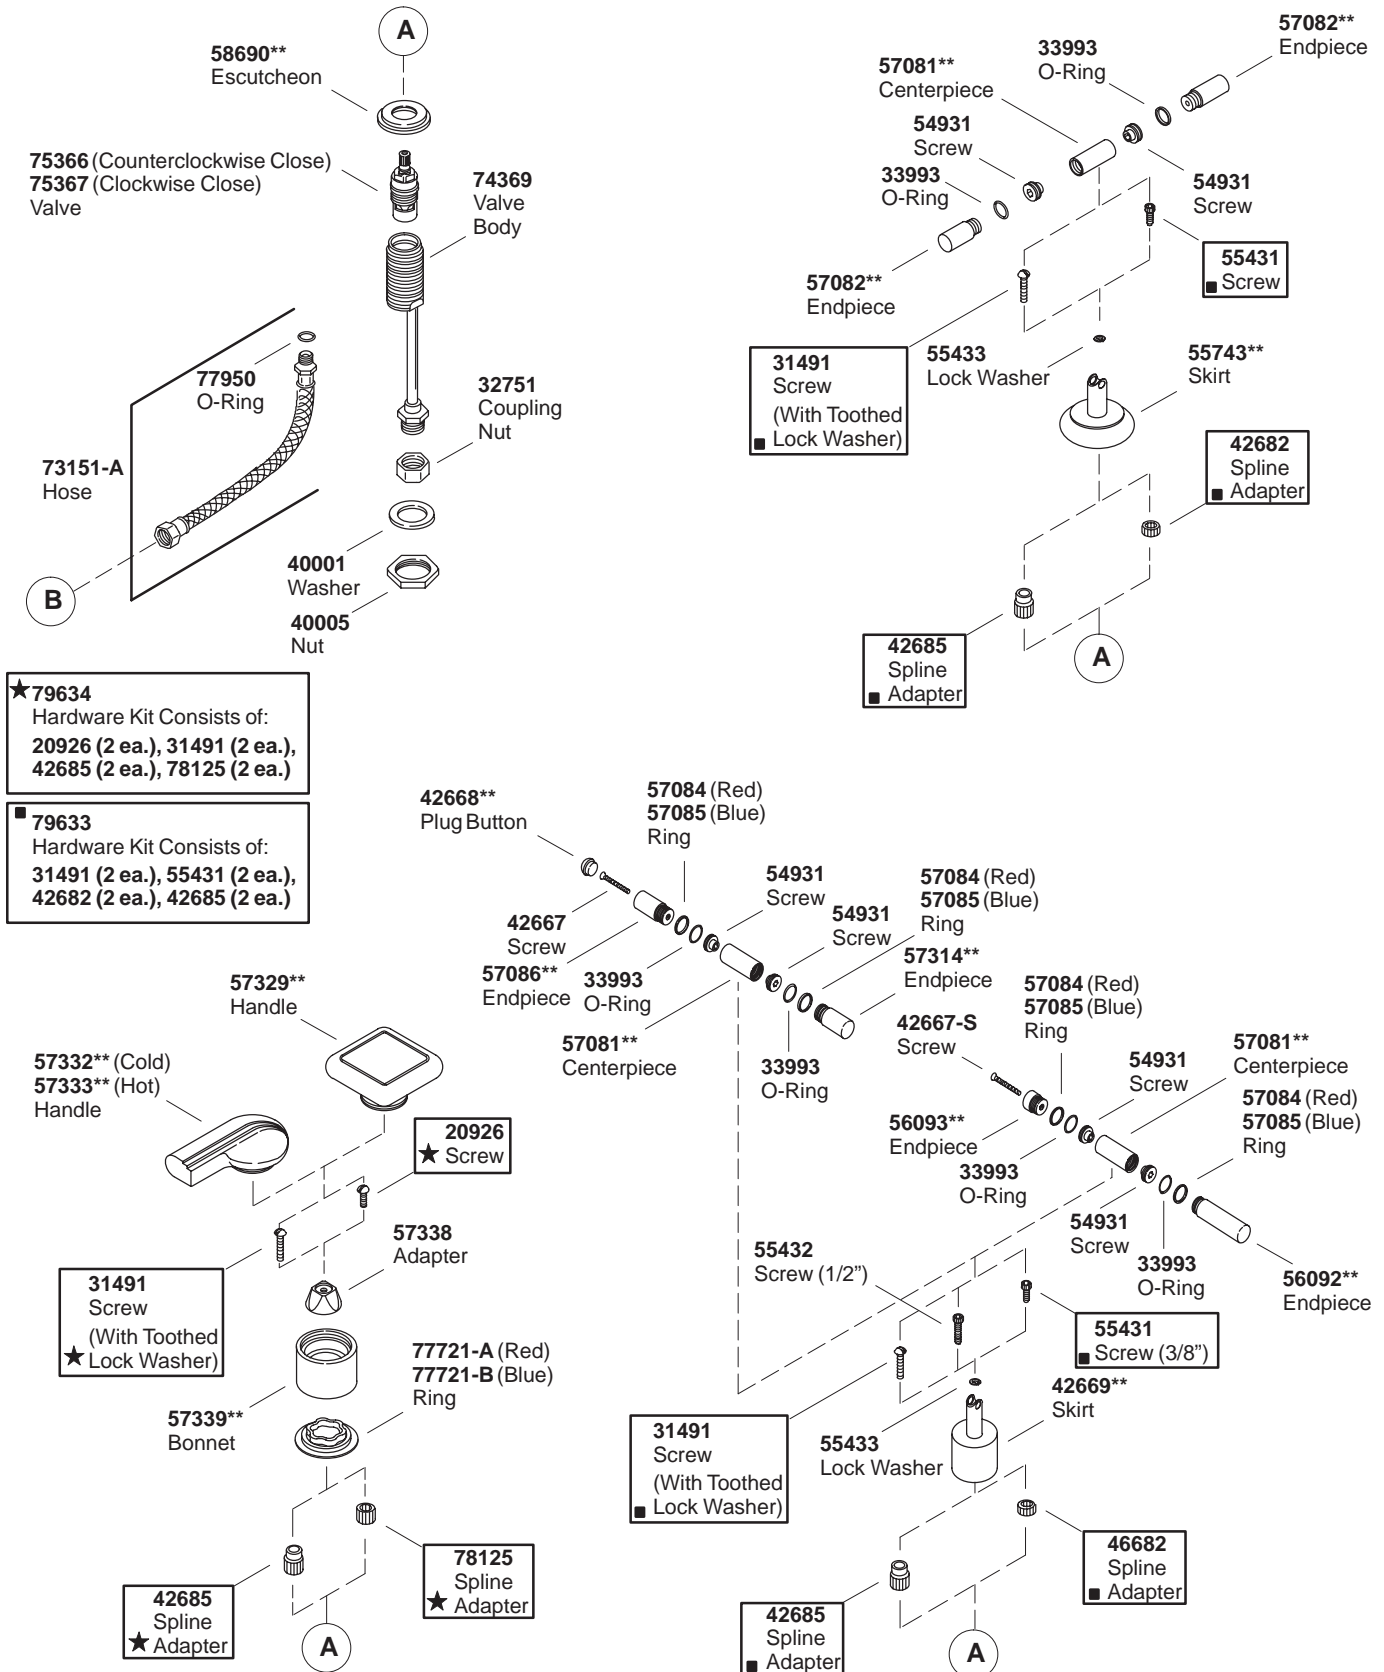

KOHLER® SERVICE PARTS

TABORET® WIDESPREAD LAVATORY FAUCETS WITH BULLNOSE SPOUT

K#	Base Faucet (Less Handles)	Complete Faucet (With Handles)	Ceramic Handles	Handles	Less Pop-Up Drain	Pop-Up Drain	Vandal-Resistant
K-8211-K**-DB	X					X	
K-8211-4**-DB		X		Lever		X	
K-8211-6**-DB		X		Tee		X	
K-8212-K**-CA	X				X		X
K-16070-2**-DB				Square			
K-16070-4**-DB				Lever			
K-16070-4A**-DB				Swirl Lever			
K-16070-4C**-AA				Lever			X
K-16070-6**-DB				Tee			
K-16070-6C**-AA				Tee			X
K-16076-6P-NA-BA			Islander™ w/-CP trim				
K-16077-6P-NA-DB			Islander™ w/-PB trim				

**Finish/color code must be specified when ordering.

★ **79634**
Hardware Kit Consists of:
20926 (2 ea.), **31491** (2 ea.),
42685 (2 ea.), **78125** (2 ea.)

■ **79633**
Hardware Kit Consists of:
31491 (2 ea.), **55431** (2 ea.),
42682 (2 ea.), **42685** (2 ea.)

**Finish/color code must be specified when ordering.

■ **79633**
Hardware Kit Consists of:
31491 (2 ea.), 55431 (2 ea.),
42682 (2 ea.), 42685 (2 ea.)

**Finish/color code must be specified when ordering.

****Finish/color code must be specified when ordering.**