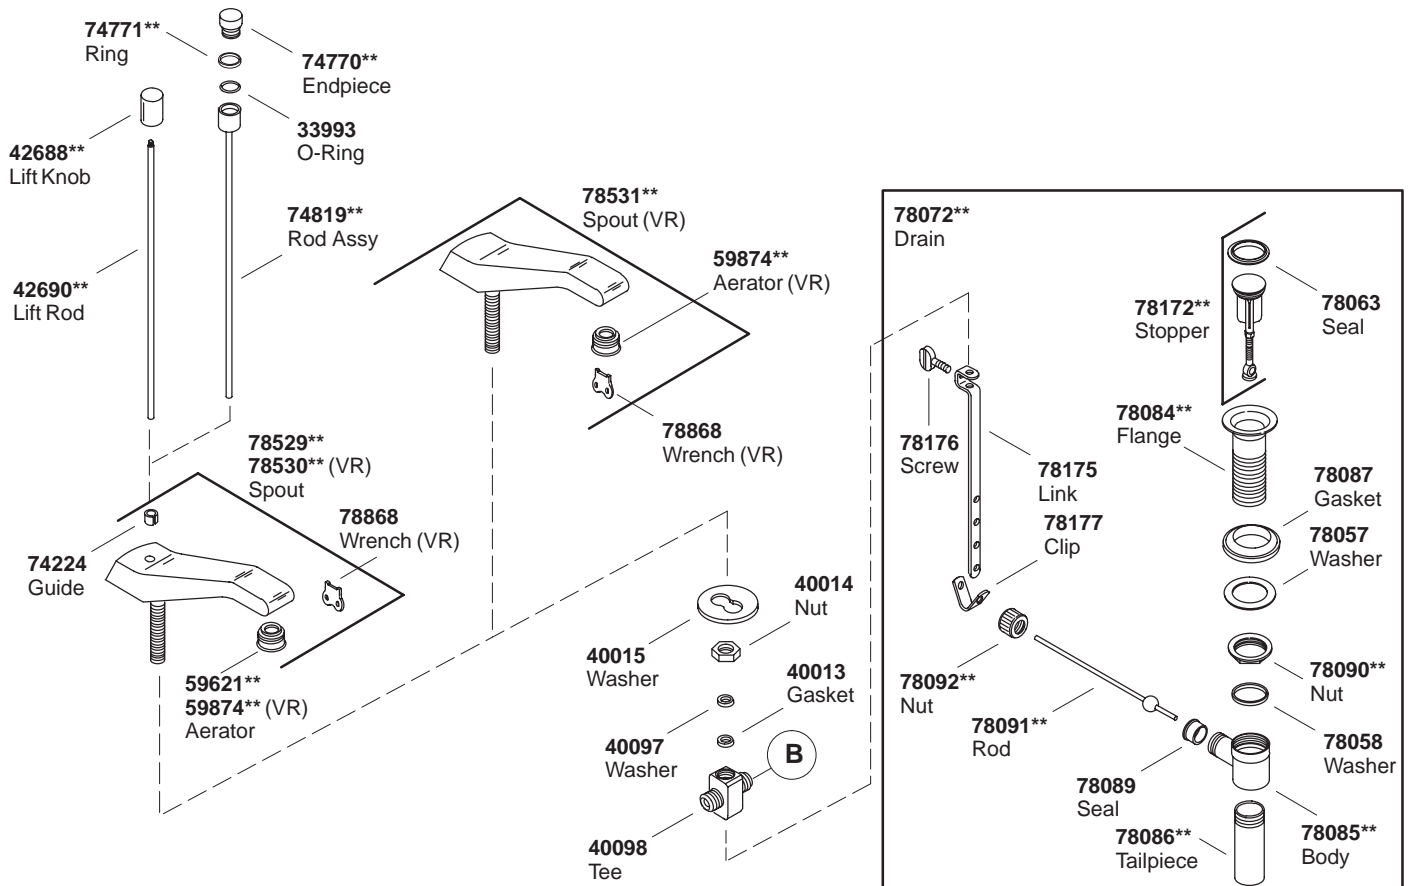

KOHLER® SERVICE PARTS

TABORET® WIDESPREAD LAVATORY FAUCETS WITH BULLNOSE SPOUT

K#	Base Faucet (Less Handles)	Complete Faucet (With Handles)	Ceramic Handles	Handles	Less Pop-Up Drain	Pop-Up Drain	Vandal-Resistant
K-8211-K**-DB	X					X	
K-8211-4**-DB		X		Lever		X	
K-8211-6**-DB		X		Tee		X	
K-8212-K**-CA	X				X		X
K-16070-2**-DB				Square			
K-16070-4**-DB				Lever			
K-16070-4A**-DB				Swirl Lever			
K-16070-4C**-AA				Lever			X
K-16070-6**-DB				Tee			
K-16070-6C**-AA				Tee			X
K-16076-6P-NA-BA			Islander™ w/-CP trim				
K-16077-6P-NA-DB			Islander™ w/-PB trim				

**Finish/color code must be specified when ordering.

★ **79634**
Hardware Kit Consists of:
20926 (2 ea.), **31491** (2 ea.),
42685 (2 ea.), **78125** (2 ea.)

■ **79633**
Hardware Kit Consists of:
31491 (2 ea.), **55431** (2 ea.),
42682 (2 ea.), **42685** (2 ea.)

**Finish/color code must be specified when ordering.

■ **79633**
Hardware Kit Consists of:
31491 (2 ea.), 55431 (2 ea.),
42682 (2 ea.), 42685 (2 ea.)

**Finish/color code must be specified when ordering.

****Finish/color code must be specified when ordering.**