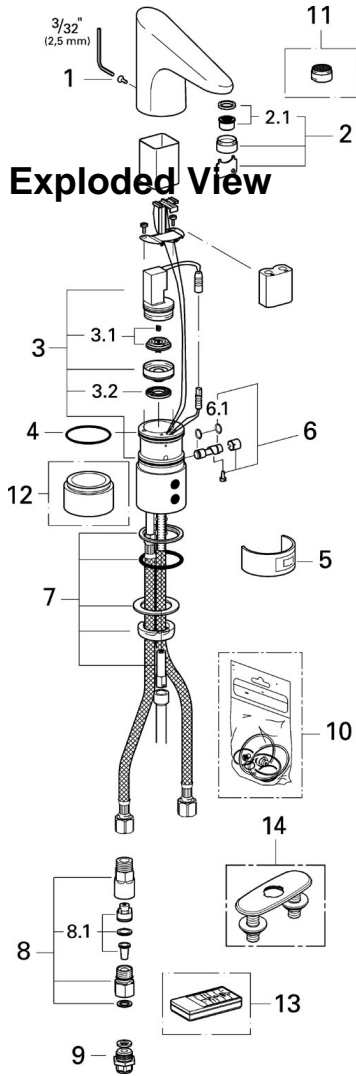

Europlus E 36 227

"Touch-free" centerset

ENJOY WATER®

Parts Breakdown

Pos No.	Spare Part Description	Product No.	Pcs.
	36 227		
1	Body screw europlus e	42 831	1
2	.5 gpm flow control assembly	42 752	1
2.1	Flow regulator .5 gpm	42 751	1
3	Solenoid valve	42 229	1
3.1	Membrane europlus e	42 835	1
3.2	Strainer europlus e	42 798	1
4	O-ring europlus e	42 836	1
5	Clip europlus e	42 837	1
6	Concealed vandal-proof mixer	36 209	1
6.1	O-ring europlus e	42 840	1
7	Mounting set europlus e	42 841	1
8	Non-return valve assembly europlus e	43 431	1
8.1	Check valve europlus e	42 842	1
9	E 3/8" adapter	42 808	1
	Special Accessories		
10	Set of seals europlus e	42 843	1
11	Flow regulator (1.5 gpm)	42 832	1
12	Height extension	36 210	1
13	Infrared remote control	36 206	1
14	6" Locking Escutcheon	42 748	1