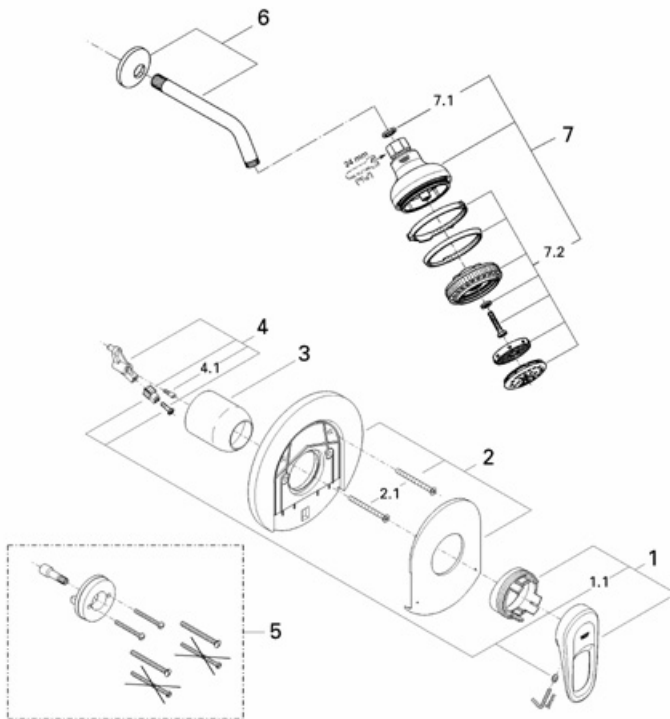

Europius II 35 233

Shower combination trim

Exploded View

Parts Breakdown

Pos. No.	Spare part Description	Product No.	Pos.
	35232 / 35233		
1	Lever set	46091	1
1.1	Rings	46416	1
2	Escutcheon	46098	1
2.1	Screw (pair)	46288	1
3	Cap	46117	1
4	Lever adapter	46265	1
4.1	Screw	02653	1
6	Shower arm	27412	1
7	Shower head	28272	1
7.1	Filter screen	07002	1
7.2	Shower rose kit	45667	1
8	Diverter tub spout	13628	1
8.1	Diverter knob	45816	1
8.2	Diverter	45166	1
8.2.1	O-ring	01283	1
8.3	Flow regulator	45817	1
8.4	O-ring	01210	1
	Special accessories		
5	1' Extension	47344	1