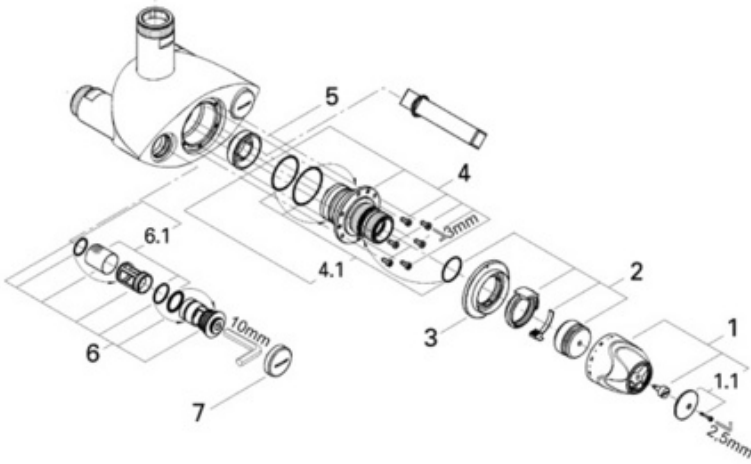

**Exploded View**

**Parts Breakdown**

| Pos No. | Spare Part Description | Product No. | Pcs. |
|---------|------------------------|-------------|------|
|         | <b>35 087</b>          |             |      |
| 1       | Thermostat handle      | 47 562      | 1    |
| 1.1     | Cap                    | 47 563      | 1    |
| 2       | Stop ring              | 47 564      | 1    |
| 3       | Sleeve                 | 09 846      | 1    |
| 4       | Thermostat cartridge   | 47 565      | 1    |
| 4.1     | O-rings                | 47 566      | 1    |
| 5       | Seat                   | 09 844      | 1    |
| 6       | Check valve            | 47 567      | 1    |
| 6.1     | Filter                 | 47 568      | 1    |
| 7       | Cap                    | 09 843      | 1    |