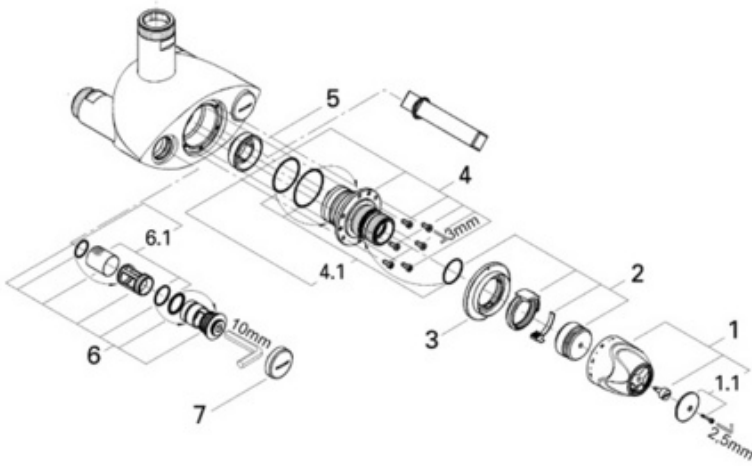

**Exploded View**

**Parts Breakdown**

Pos No.	Spare Part Description	Product No.	Pcs.
	<b>35 085</b>		
1	Thermostat handle	47 562	1
1.1	Cap	47 563	1
2	Stop ring	47 564	1
3	Sleeve	09 846	1
4	Thermostat cartridge	47 565	1
4.1	O-rings	47 566	1
5	Seat	09 844	1
6	Check valve	47 567	1
6.1	Filter	47 568	1
7	Cap	09 843	1