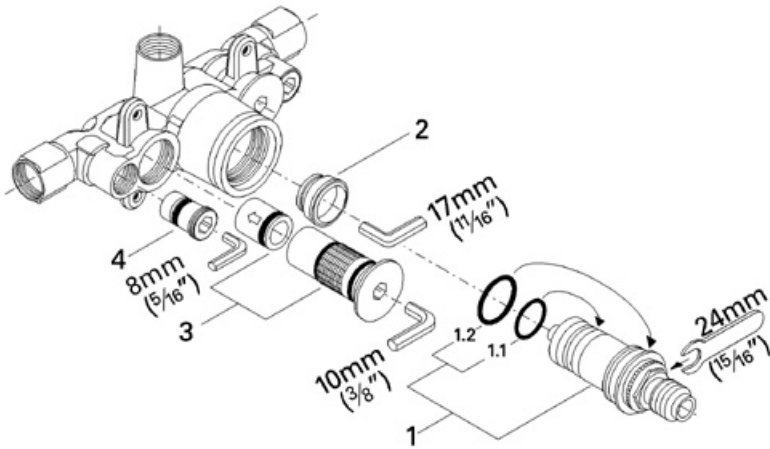

**Grohtemp 34 902**  
**3/4 inch thermostat rough-in valve**

**Exploded View**

**Parts Breakdown**

Pos. No.	Spare part Description	Product No.	Pcs.
	<b>34902</b>		
1	1/2" Ther most at cartridge	47582	1
1.1	O-ring	01206	1
1.2	O-ring	02680	1
2	1/8" seat	47465	1
3	1/2" check valve -complete	47466	1
4	Service stop	47467	1
	<b>Special accessories</b>		
	Reverse cartridge	47379	1