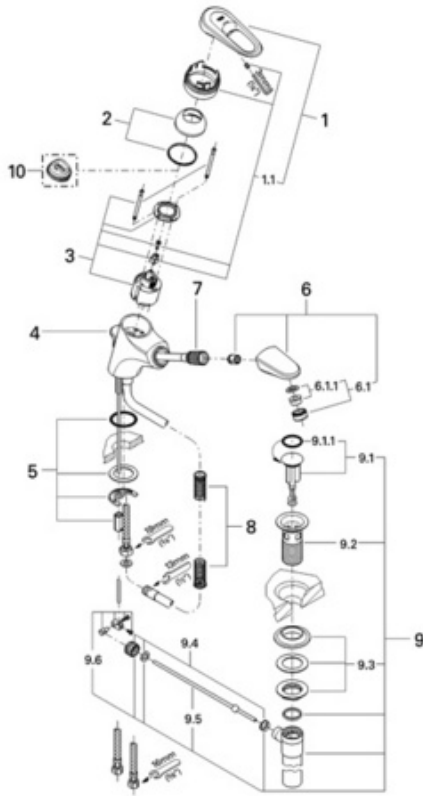

Europlus II 33 171

Pull-out spout lavatory centerset

Exploded View

Parts Breakdown

Pos No.	Spare Part Description	Product No.	Pcs.
33 171			
1	Handle assembly Europlus II	46 415	1
2	Cap for 33170/171	46 417	1
3	Ceramic cartridge	46 048	1
4	Chr/matte lift rod europlus ii lav	46 418	1
5	Mounting kit	46 055	1
6	Pull-out spray 33170	46 433	1
6.1	Flow regulator	13 955	1
6.1.1	Flow control insert	45 220	1
7	Europlus lavatory hose	46 104	1
8	Spring	07 239	1
9	Pop-up drain	28 957	1
9.1	Stopper	45 324	1
9.1.1	Stopper o-ring	01 147	1
9.2	Flange	01 153	1
9.3	Shank nut & bushing	45 266	1
9.4	Nut & bushings	45 265	1
9.5	Ball rod	45 264	1
9.6	Toggle lever	45 485	1
Special Accessories			
10	Temperature limit stop	46 308	1