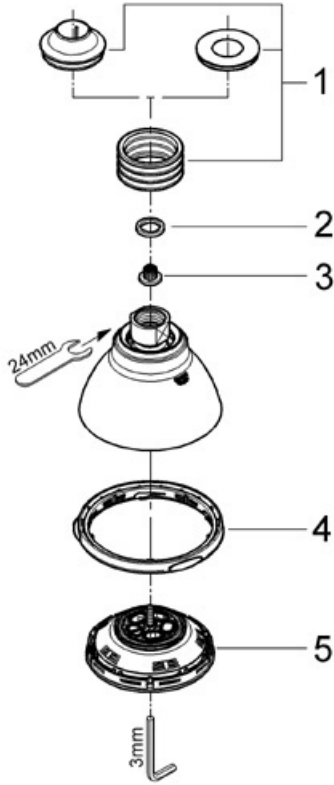

Exploded View

Parts Breakdown

Pos No.	Spare Part Description	Product No.	Pcs.
	28 446		
1	Bellows	45 199	1
2	Fiber washer for relexa hose	01 389	1
3	Filter screen	06 768	1
4	Ring	45 932	1
5	Rose kit	45 928	1