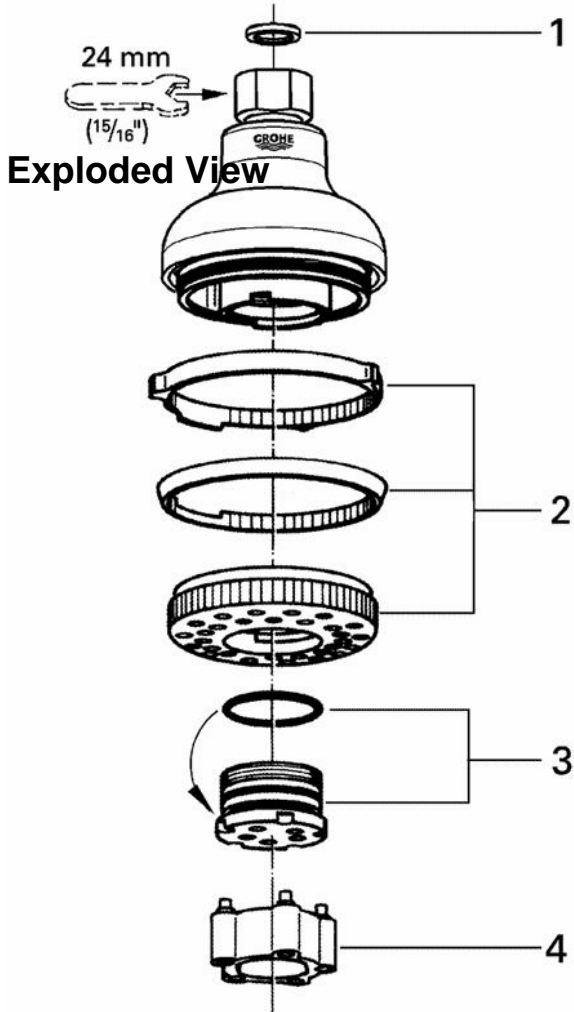

**Relexa 28 273**  
**Pulsator shower head**

**Parts Breakdown**

| Pos No. | Spare Part Description | Product No. | Pcs. |
|---------|------------------------|-------------|------|
|         | <b>28 273</b>          |             |      |
| 1       | Filter screen          | 07 002      | 1    |
| 2       | Shower rose kit        | 45 668      | 1    |
| 3       | Pulsator element       | 45 656      | 1    |
| 4       | Relexa plus tool       | 45 654      | 1    |