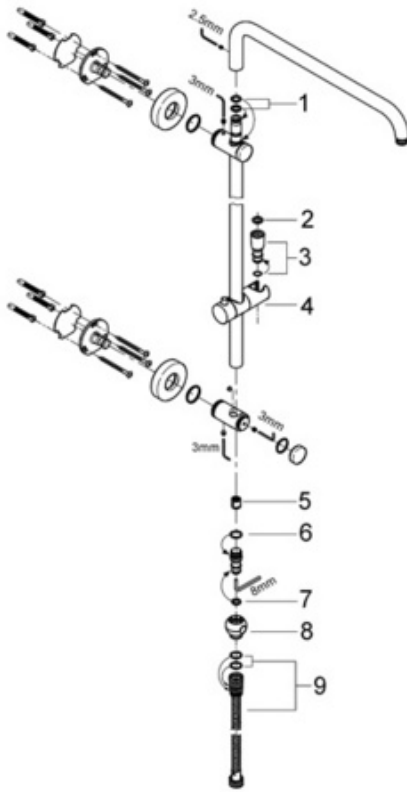

Rainshower 27 031

Shower system

Exploded View

Parts Breakdown

Pos No.	Spare Part Description	Product No.	Pcs.
	27 031		
1	O-ring	01 278	1
2	Filter screen	07 002	1
3	Adaptor	03 720	1
4	Handshower holder	12 140	1
5	Check valve	08 565	1
6	Shank o-ring	01 282	1
7	O-ring	01 224	1
8	Hose coupler	45 899	1
9	Shower hose	28 025	1