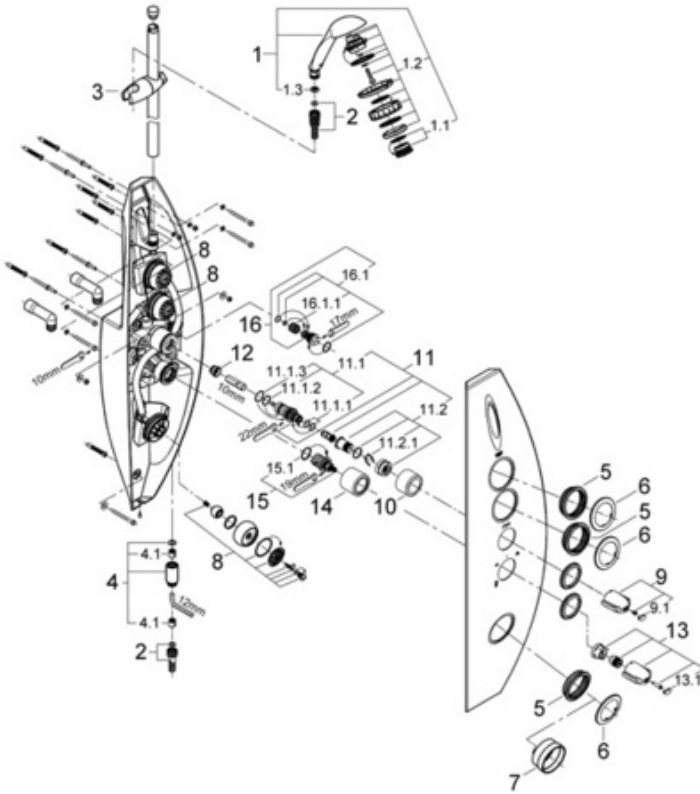

Exploded View

Parts Breakdown

Pos No.	Spare Part Description	Product No.	Pcs.
	27 018		
1	Top 4 Sensia hand shower	28 255	1
1.1	Pulsator element	45 656	1
1.2	Rose kit	45 463	1
1.3	Filter screen	07 002	1
2	Shower hose	28 410	1
3	Hand shower holder	12 353	1
4	Check valve	47 424	1
4.1	Check valve	08 565	1
5	Rose seal	09 537	1
6	Rose ring	09 532	1
7	Seal ring	09 813	1
8	Mounting kit	45 732	1
9	Thermostat handle	47 541	1
9.1	Handle cap	02 490	1
10	Body sleeve	04 952	1
11	Cartridge w/non rising stem	47 662	1
11.1	Cartridge only	47 302	1
11.1.1	O-ring	01 218	1
11.1.2	O-ring	05 999	1
11.1.3	O-ring	01 196	1
11.2	Non-rising spindle	47 300	1
11.2.1	Clip	05 744	1
12	Thermostat seat	08 328	1
13	Aquadimmer handle	47 374	1
13.1	Handle cap	02 490	1
14	Valve sleeve	02 730	1
15	Aquadimmer cartridge	47 364	1
15.1	Aquadimmer O-ring	03 056	1
16	Check valve	14 116	1
16.1	Grohmix filter screen (pair)	02 990	1
16.1.1	Filter screen	47 303	1