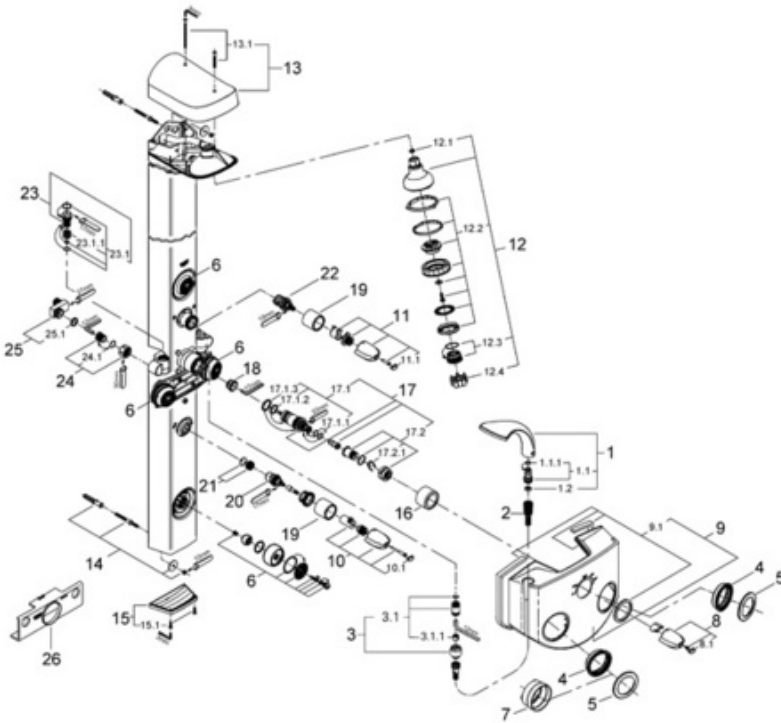

Exploded View

Parts Breakdown

Pos No.	Spare Part Description	Product No.	Pcs.
27 010			
1	Hand shower	28 173	1
1.1	Male coupling piece	28 637	1
1.1.1	O-ring	01 224	1
1.2	Filter screen	07 002	1
2	59' Relexaflex hose	28 151	1
3	Vacuum breaker	45 633	1
3.1	Nipple	45 315	1
3.1.1	Check valve	08 565	1
4	Rose seal	09 537	1
5	Rose ring	09 532	1
6	Rose kit(28199)	45 661	1
7	Seal ring	09 813	1
8	Thermostat handle	47 541	1
8.1	Handle cap	02 490	1
9	Body cover	45 647	1
9.1	Seals	45 317	1
10	Volume handle	47 155	1
10.1	Handle cap	02 490	1
11	Aquadimmer handle	47 542	1
11.1	Handle cap	02 490	1
12	Top 4 shower head	28 275	1
12.1	Fiber washer for relexa hose	01 389	1
12.2	Shower rose kit (28197)	45 669	1
12.3	Pulsator element	45 656	1
12.4	Relexa plus tool	45 654	1
13	Tower cap	45 307	1
13.1	Cap screws	45 308	1
14	Mounting kit	45 309	1
15	Bottom cap	45 334	1
15.1	Cap screws	09 536	1
16	Body sleeve	04 952	1
17	THM cartridge complete	47 715	1
17.1	Cartridge o-ring kit	47 649	1
17.1.1	O-ring	01 218	1
17.1.2	Body seal o-ring for 47.119	01 206	1
17.1.3	O-ring	02 680	1
17.2	Non-rising spindle	47 300	1
17.2.1	Clip	05 744	1
18	Thermostat seat 34 908	08 672	1
19	Sieve	04 951	1
20	Ceramic cartridge	45 685	1
21	3/4" renewable seat set	45 052	1
22	Aquadimmer cartridge	47 364	1
23	Check valve	14 116	1
23.1	Filter screen	47 303	1
23.1.1	Grohmix filter screen (pair)	02 990	1
24	Union nut	45 326	1
24.1	Union adapter	03 055	1
25	Unions	08 620	1
25.1	Fiber washer	09 606	1
26	Mounting aid	09 605	1