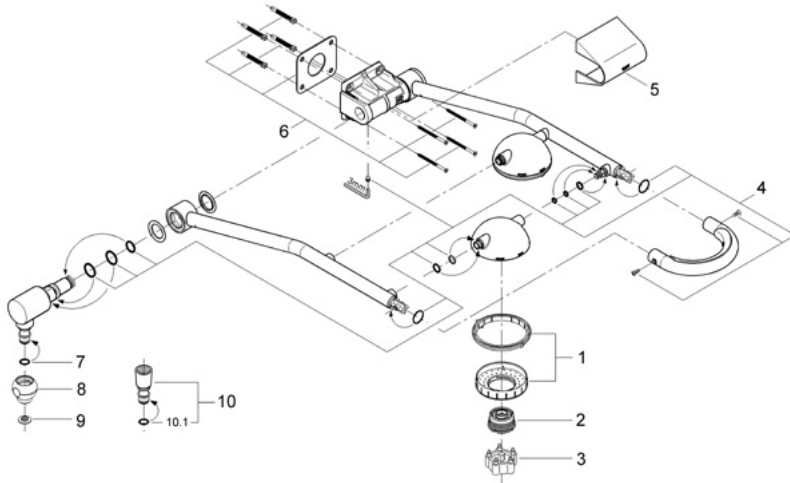

Exploded View

Parts Breakdown

Pos No.	Spare Part Description	Product No.	Pcs.
	27 006		
1	Rose kit	45 877	1
2	Pulsator element	45 656	1
3	Relexa plus tool	45 654	1
4	Grip	45 878	1
5	Cover	45 879	1
6	Mounting kit	45 898	1
7	O-ring	01 224	1
8	Hose coupler	45 899	1
9	Filter screen	07 002	1
10	Coupler	45 900	1
10.1	O-ring	01 224	1