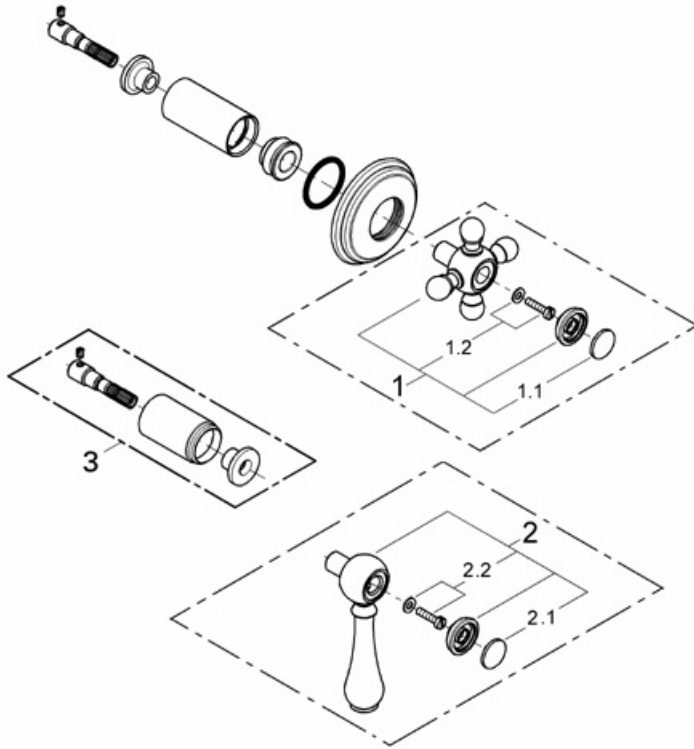

**Geneva 19 837**  
**Trim, Volume control with lever handle**

**Exploded View**

**Parts Breakdown**

Pos No.	Spare Part Description	Product No.	Pcs.
	<b>19 837</b>		
1	Geneva vol/control cross hdl	45 774	1
1.1	G-s complete set buttons-white	45 763	1
1.2	G-s thm/pbv handle screw	47 602	1
2	Geneva vol/control lever hdl	45 775	1
2.1	G-s complete set buttons-white	45 763	1
2.2	G-s thm/pbv handle screw	47 602	1
	<b>Special Accessories</b>		
3	Extension volume controls	45 565	1