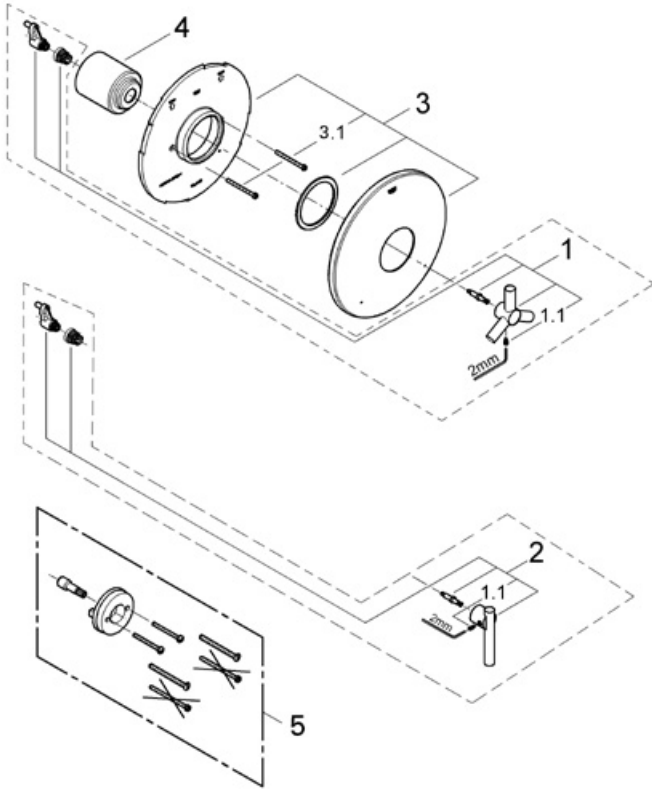

Exploded View

Parts Breakdown

Pos. No.	Spare part Description	Product No.	Pcs.
	19723 / 19724		
1	Trio Spoke handle	47683	1
1.1	Handle set screw	11232	1
2	Lever handle	47685	1
3	Escutcheon	47684	1
3.1	Escutcheon screws	00329	1
4	Body sleeve	11291	1
	Special accessories		
5	Extension kit	47344	1