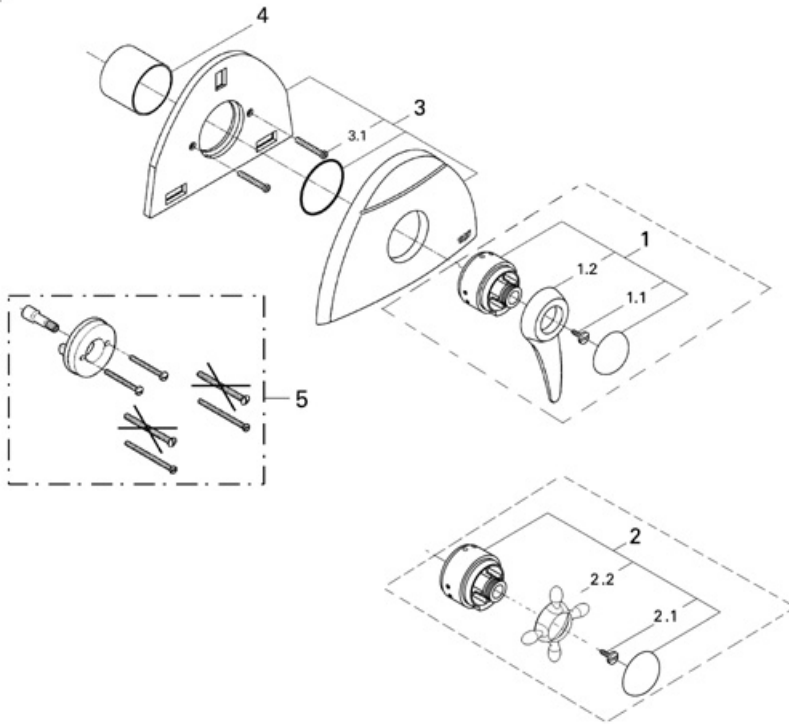

Talia 19 710

Pressure Balance Valve trim

Exploded View

Parts Breakdown

Pos No.	Spare Part Description	Product No.	Pcs.
	19 710		
1	Chrome talia pbv lever hdl	47 489	1
1.1	Handle screw	47 485	1
1.2	Lever handle	47 490	1
2	Cross Handle complete	45 413	1
2.1	Handle screw	47 485	1
2.2	Cross handle	09 698	1
3	Chrome talia pbv esc	47 487	1
3.1	Screws	00 329	1
4	Chrome sleeve	47 488	1
	Special Accessories		
5	Grohsafe extension	47 344	1