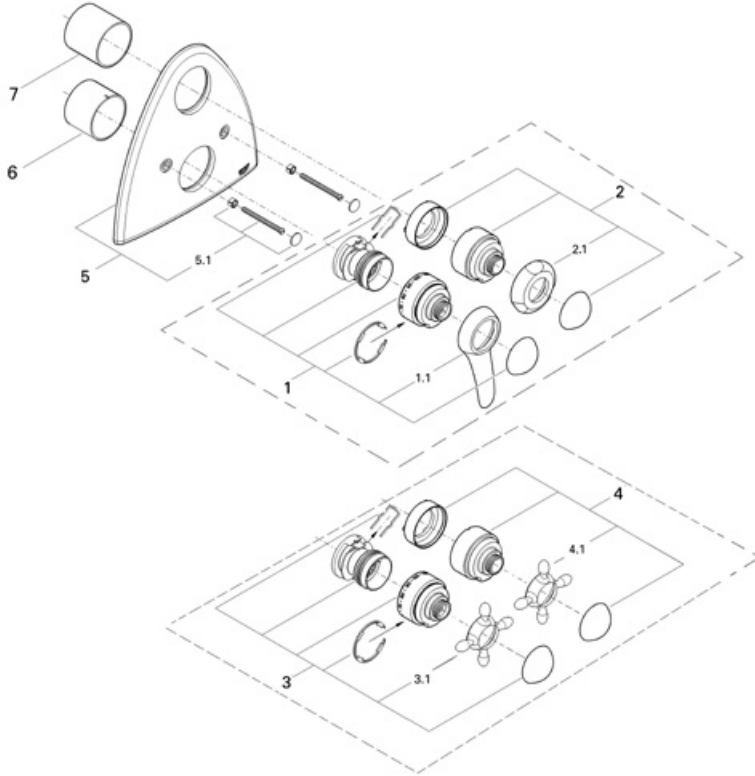

Talia 19 643
Integrated thermostat trim

Exploded View

Parts Breakdown

Pos No.	Spare Part Description	Product No.	Pcs.
	19 643		
1	Thermostat lever handle	47 495	1
1.1	Lever handle	47 490	1
2	Chrome talia vlm ctrl hdl	47 498	1
2.1	Chrome talia thm hdl ring	47 486	1
3	Thermostat cross handle	47 570	1
3.1	Cross handle	09 698	1
4	Talia thm volume cross handle	47 571	1
4.1	Cross handle	09 698	1
5	Chrome talia thm esc	47 499	1
5.1	Screw set	47 481	1
6	Chrome talia thm sleeve	47 493	1
7	Chrome thm vlm ctrl sleeve	47 500	1
	Special Accessories		
	Talia volume control ext	47 502	1