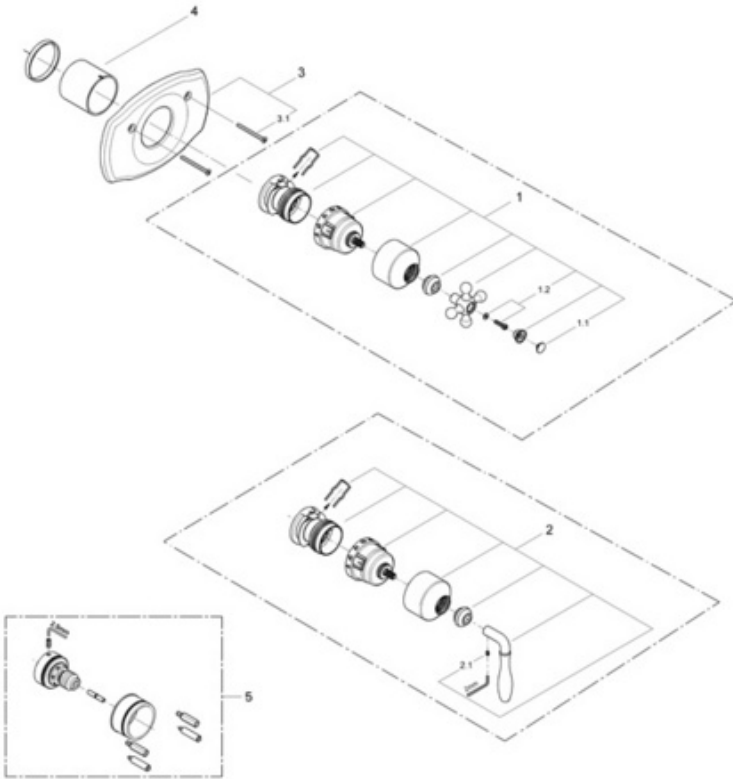

**Seabury 19 612**  
**Thermostat trim with cross handle**

**Exploded View**

**Parts Breakdown**

Pos No.	Spare Part Description	Product No.	Pcs.
	<b>19 612</b>		
1	Cross thermostat handle	47 711	1
1.1	Handle/diverter cap	45 763	1
1.2	Cross handle screw	47 705	1
2	Lever thermostat handle	47 712	1
2.1	Handle screw	47 611	1
3	Escutcheon plate	47 603	1
3.1	Escutcheon screws	47 604	1
4	Sleeve	09 949	1
	<b>Special Accessories</b>		
5	Extension kit	47 358	1