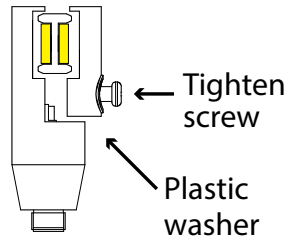

Model: LM-QADP

Quick Connect™ Adapter for Solorail™

WAC LIGHTING

Responsible Lighting®

Fixture Type:

Catalog Number:

Project:

Location: