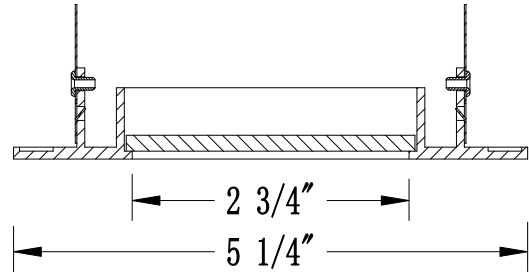

<b>CATALOG NUMBER</b>	<b>TYPE</b>
<b>PROJECT</b>	

**4" LEDme™ DOWNLIGHT** **HR-LED471**

<b>Ordering Matrix</b>		
<b>Series</b>	<b>Model Number</b>	<b>Finish(Trim)</b>
[ ]	[ ]	[ ]
HR	LED471	WT = White CH = Chrome

Ordering Example (series – model number – finish): HR-LED471-WT

<b>Product Details</b>	
<b>Description:</b>	Recessed trim with interior wove glass. For use with HR-LED418 series housing.
<b>Materials:</b>	Powder coated or plated brushed nickel finish on die-cast aluminum. Fingered retention clips firmly hold trim to housing.
<b>Finish:</b>	WT = white trim CH = Chrome trim
<b>Listing:</b>	UL & CUL Listed. Suitable for wet locations.