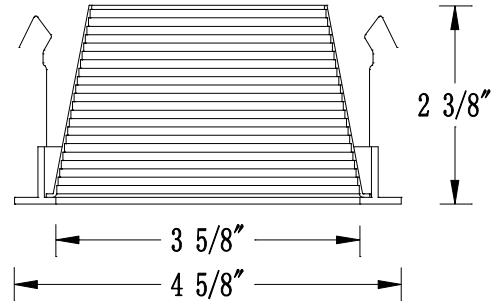

<b>CATALOG NUMBER</b>	<b>TYPE</b>
<b>PROJECT</b>	

**4" LEDme™ INVISIBLE TRIM™ DOWNLIGHT** **HR-LED421TL**

Ordering Matrix			
Series	Model Number	Trim	Finish(Baffle/Trim)
[ ]	[ ]	[ ]	[ ]
HR	LED421TL	TL = Invisible Trim™	BK/BN= Black/Brushed Nickel BK/WT= Black/White WT/WT= White/White

Ordering Example (series – model number&trim – finish): HR-LED421TL-WT/WT

Product Details	
<b>Description:</b>	Recessed trim with interior step baffle reflector. For use with HR-LED418 series housing.
<b>Materials:</b>	Powder coated or plated brushed nickel finish on die-cast aluminum. Fingered retention clips firmly hold trim to housing.
<b>Finish:</b>	BK/WT = Black reflector with white Invisible Trim™ BK/BN = Black reflector with brushed nickel Invisible Trim™ WT/WT = White reflector with white Invisible Trim™
<b>Listing:</b>	UL & CUL Listed.

Specification Features
<ul style="list-style-type: none"> <li>• Handles surfaces up to 3/4".</li> <li>• Deep regression of source produces a very low glare system with 33° cut-off angle.</li> <li>• 5 years WAC Lighting product warranty.</li> </ul>