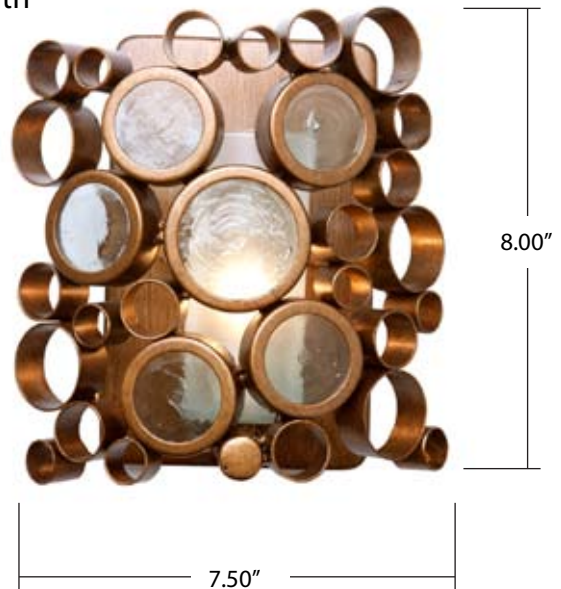

Fascination 1-light Vanity / Sconce

Model 193B01

Description Hand-made, recycled bottle glass with hand-forged recycled steel fixture

Standard Finishes Hammered Ore (shown), Kolorado, or Nevada

Width / Diameter 7.5 in. / 19.05 cm

Height 8 in. / 20.32 cm

Length n/a

Extension 4 in. / 10.16 cm

Hanging Weight 3.5 lb. / 1.58 kg

Cable n/a

Backplate 4.5 x 8 x 0.625 in. / 11.43 x 20.32 x 1.6 cm

Glass 1/2 frosted cylinder, all recycled glass