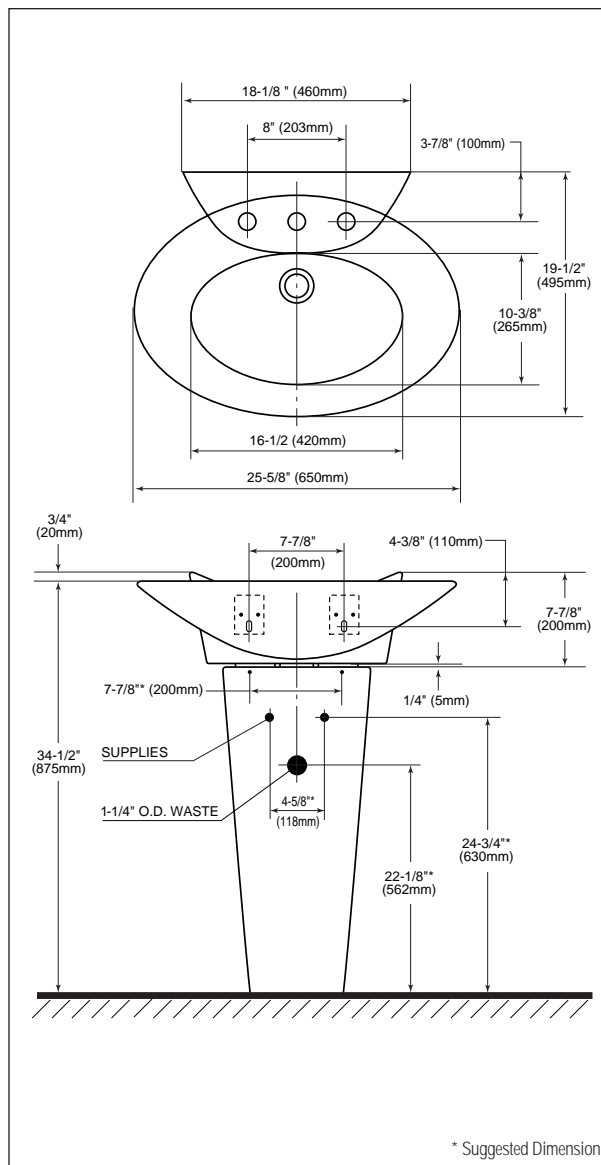

LPT908N

Pacifica Pedestal Lavatory

DESIGN

Sculpted, elegant Universal Height pedestal lavatory with modern design. Pacifica pedestal lavatories are designed to match the Pacifica Toilet Suite. Durable vitreous china offers years of quality use.

SPECIFICATIONS

Waste: 1-1/4" O.D.
Size: 25-5/8"W x 19-1/2"D
Basin: 16-1/2"W x 10-3/8"D
Height: Floor to Rim 34-1/2"
Warranty: Five Year Limited Warranty
Material: Vitreous china

Shipping Weight: **LT908 / LT908.4 / LT908.8**
46 lbs
PT908N
29 lbs.

Shipping Dimensions: **LT908 / LT908.4 / LT908.8**
26-3/8"L x 20-1/8"W x 10-5/8"H
PT908N
8-1/8"L x 12-3/4"W x 29"H

Fixture dimensions meet ANSI/ASME standard A112.19.2M and CAN/CSA B 45 requirements.

Listing / Approvals: IAPMO/UPC, CSA, City of Los Angeles, State of Massachusetts and others.

These dimensions and specifications are subject to change without notice.

LPT908.8N - Pacifica Pedestal Lavatory