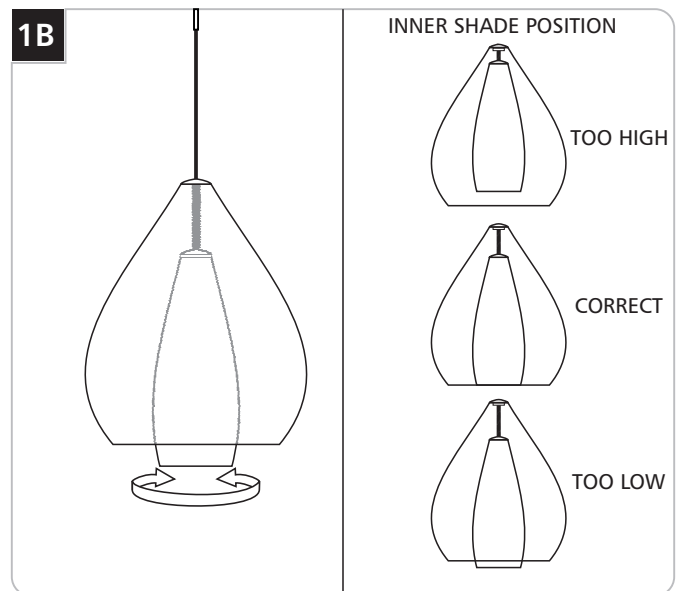

Soleil Grande (Compact Fluorescent)

700TDSOLGP_-CF 1.0

PENDANTS

GENERAL PRODUCT INFORMATION:

This product is suitable for damp locations.

Install the Lamp

1 Feed the cord through the hole at the top of the outer shade.

2 The inner shade position is set at the factory, but may shift during shipment and installation. If necessary, spin the inner shade to move it up or down.

Install the Lamp

2A

SAVE THESE INSTRUCTIONS!

CAUTION: To reduce the risk of a burn or electric shock during relamping, disconnect the power to the fixture.