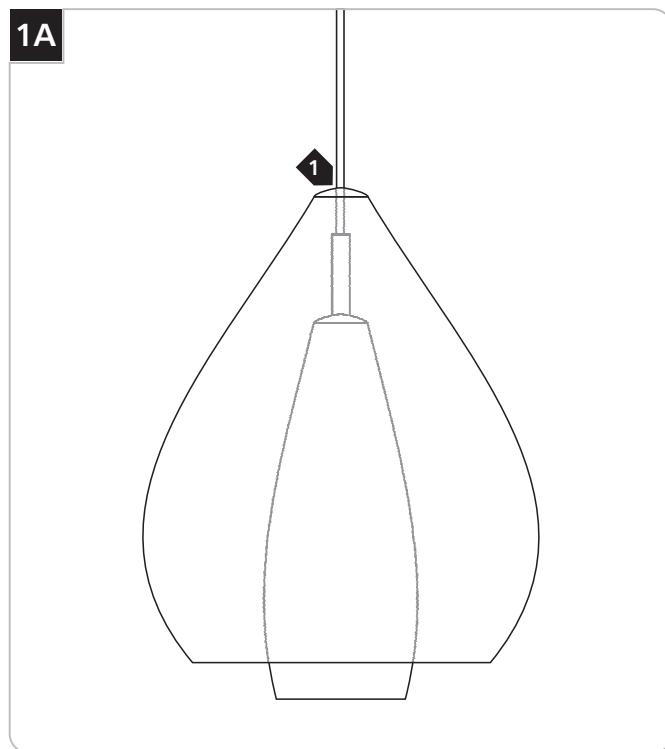

Soleil Grande (Compact Fluorescent)

700TDSOLGP_-CF 1.0

PENDANTS

GENERAL PRODUCT INFORMATION:

This product is suitable for damp locations.

Install the Lamp

1 Feed the cord through the hole at the top of the outer shade.

2 The inner shade position is set at the factory, but may shift during shipment and installation. If necessary, spin the inner shade to move it up or down.

Install the Lamp

2A

SAVE THESE INSTRUCTIONS!

CAUTION: To reduce the risk of a burn or electric shock during relamping, disconnect the power to the fixture.

Use **MAX 32 Watt** GX24Q-3 Base Triple Tube Compact Fluorescent Lamp.

1 Push the lamp base completely into the socket.

7400 Linder Ave, Skokie, IL 60077

847.410.4400

www.techlighting.com

© 2008 Tech Lighting, L.L.C. All rights reserved. The "Tech Lighting" graphic is a registered trademark of Tech Lighting, L.L.C. Tech Lighting reserves the right to change specifications for product improvements without notification.