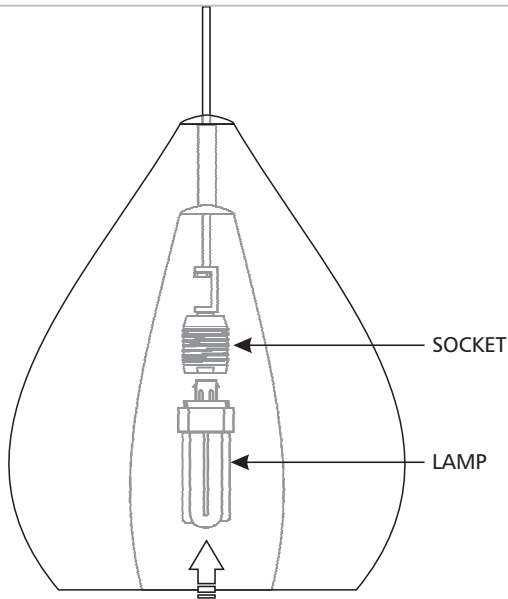

Soleil Grande (Compact Fluorescent)

700TDSOLGP_-CF 1.0

PENDANTS

GENERAL PRODUCT INFORMATION:

This product is suitable for damp locations.

Install the Lamp

1 Feed the cord through the hole at the top of the outer shade.

2 The inner shade position is set at the factory, but may shift during shipment and installation. If necessary, spin the inner shade to move it up or down.

Install the Lamp

2A

SAVE THESE INSTRUCTIONS!

CAUTION: To reduce the risk of a burn or electric shock during relamping, disconnect the power to the fixture.

Use **MAX 32 Watt** GX24Q-3 Base Triple Tube Compact Fluorescent Lamp.

1 Push the lamp base completely into the socket.

7400 Linder Ave, Skokie, IL 60077

847.410.4400

www.techlighting.com

© 2008 Tech Lighting, L.L.C. All rights reserved. The "Tech Lighting" graphic is a registered trademark of Tech Lighting, L.L.C. Tech Lighting reserves the right to change specifications for product improvements without notification.