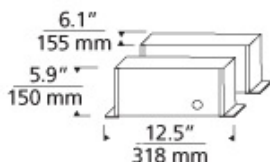

**INSTALLATION**

This transformer must be installed in a remote but accessible location (such as above the ceiling or in a closet). To simplify installation the transformer should be located no more than 20' from the run or power feed. The electrician will need to supply the proper gauge conductor from the transformer to the power feed location based on distance (see Low-Voltage Wire Size Table, below).

**OTHER INFORMATION**

12 volt output transformers require the use of 12 volt lamps. Use with a dual-feed Two-Circuit canopy or other power feed option (sold separately).

**LOW-VOLTAGE WIRE SIZE TABLE**

Use to determine the correct THHN wire size for a recommended 3 percent drop in voltage at the specified wattage. The length shown is the length of wire from the transformer to the power feed.

12 Volt	5 ft.	6-15 ft.	16-20 ft.	21-40 ft.	41-60 ft.	61-90 ft.
300 Watt	#10 GA	#6 GA	#4 GA	#1 GA	1/0	3/0

**WEIGHT**

24.2lb / 10.98kg

**ORDERING INFORMATION**

**700AT4X300T VOLTAGE**

120V IN/12V OUT  
 277 277V IN/12V OUT