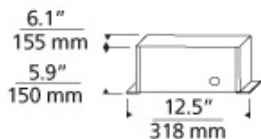

INSTALLATION

This transformer must be installed in a remote but accessible location (such as above the ceiling or in a closet). To simplify installation the transformer should be located no more than 20' from the run or power feed. The electrician will need to supply the proper gauge conductor from the transformer to the power feed location based on distance (see Low-Voltage Wire Size Table, below).

OTHER INFORMATION

12 volt output transformers require the use of 12 volt lamps. Use with a single-feed Two-Circuit canopy or other power feed option (sold separately).

LOW-VOLTAGE WIRE SIZE TABLE

Use to determine the correct THHN wire size for a recommended 3 percent drop in voltage at the specified wattage. The length shown is the length of wire from the transformer to the power feed.

12 Volt	5 ft.	6-15 ft.	16-20 ft.	21-40 ft.	41-60 ft.	61-90 ft.
300 Watt	#10 GA	#6 GA	#4 GA	#1 GA	1/0	3/0

WEIGHT

24.2lb / 10.98kg

ORDERING INFORMATION

700AT2X300T VOLTAGE

120V IN/12V OUT
 277 277V IN/12V OUT