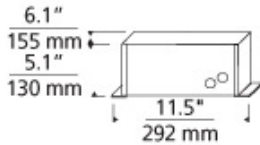

Remote Transformer-600W Mag 24v

DESCRIPTION

This remote magnetic transformer converts standard 120 or 277 volt line-voltage to 24 volts, providing the necessary voltage for powering a MonoRail, Kable Lite, Wall MonoRail or FreeJack low-voltage lighting system. This remote magnetic transformer can be used to power lamps totaling up to 600 watts. This transformer is equipped with fast-acting secondary circuit breaker that will safely turn off the system should a short occur. Once the short has been removed the breaker can be reset.

INSTALLATION

This transformer must be installed in a remote but accessible location (such as above the ceiling or in a closet). To simplify installation the transformer should be located no more than 20 feet from the run or power feed. The electrician will need to supply the proper gauge conductor from the transformer to the power feed location based on distance (see Low-Voltage Wire Size Table, below).

DIMMING

Dimmable with a 1000 watt low-voltage magnetic dimmer. The dimmer is placed on the line side of the transformer. (Consult dimmer manufacturer for specifics.) Dimming a transformer may create a buzzing sound, which may be objectionable in some applications. A debuzzing dimming coil can be purchased separately to reduce the audible noise.

OTHER INFORMATION

Input Wiring: Can be ordered to hard wire to a junction box or to plug in with 16' power cord with plug. This transformer provides a single 600 watt output and must be used with a single-feed canopy or other power feed option (sold separately). 24 volt output transformers require the use of 24 volt lamps.

LOW-VOLTAGE WIRE SIZE TABLE						
Use to determine the correct THHN wire size for a recommended 3 percent drop in voltage at the specified wattage. The length shown is the length of wire from the transformer to the power feed.						
24 Volt	5 ft.	6-15 ft.	16-20 ft.	21-40 ft.	41-60 ft.	61-90 ft.
600 watt	#12 GA	#8 GA	#6 GA	#4 GA	#2 GA	#1 GA

WEIGHT

17.04lb / 7.73kg