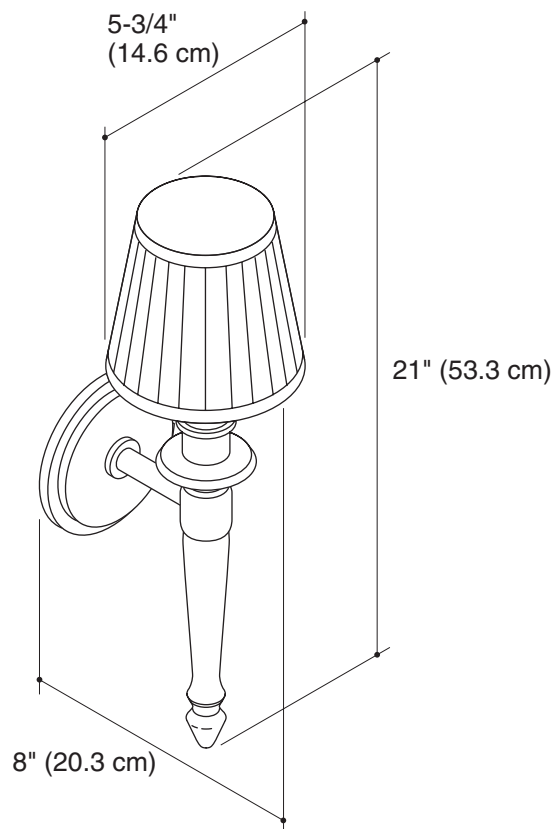

MLLWFY FOYER SCONCE

Installation Notes

Install this product according to the installation guide.

Product Diagram