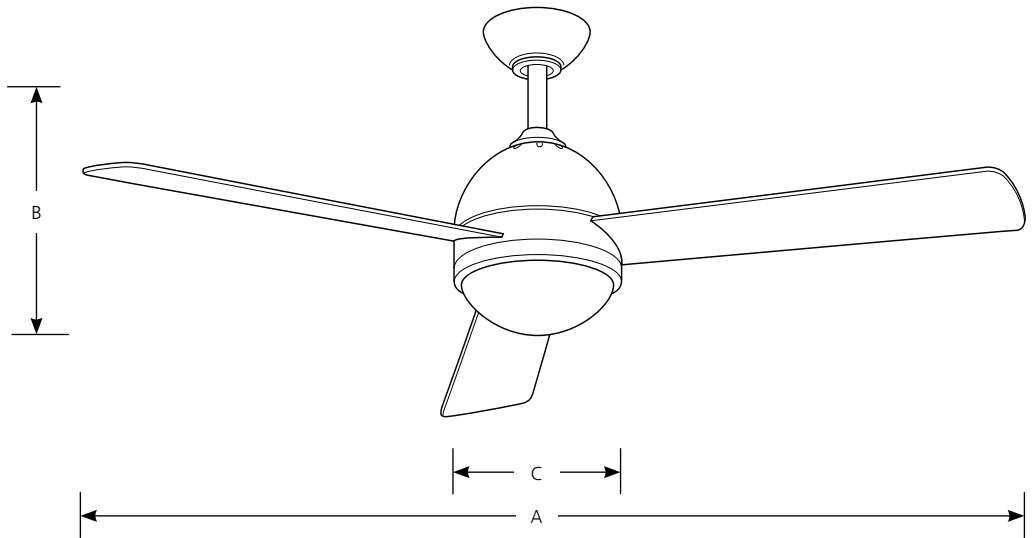

# Trevina 52" with Light Kit

Ceiling Fan

Type \_\_\_\_\_  
 -09  
 P2514 ☒

Catalog No.	Finish	Dimensions (Inches)		
	Brushed Nickel	A	B	C
P2514	-09	52	18	8-7/8
<b>Blades</b>		Silver		

#### Motor

- Triple capacitor speed control
- 153mm dia x 18mm high