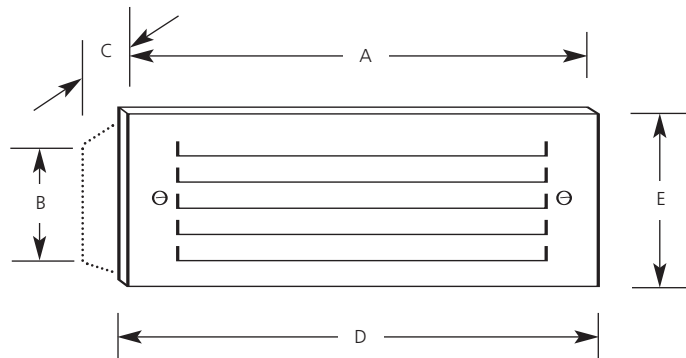

Type _____
 -31
 P6803

Catalog No.	Finish		Dimensions (Inches)				
	Black	Lamping	A	B	C	D	E
P6803	-31	1 (Int) 25w 6-1/2	7-3/4	2-1/2	3-1/8	8-5/16	3-1/8

Specifications:

General

- Sized to replace standard brick dimensions
- Cast aluminum housing
- Stamped aluminum louvered face plate painted black
- White aluminum interior reflector
- Clear acrylic panel mounted behind the louver to provide a sealed unit

Mounting

- Recessed mounting in wood, brick, masonry, and poured concrete

Electrical

- Intermediate base phenolic socket
- Three 1/2" I.P. conduit entries
- Can wire units in rows without need for separate outlet boxes
- Pre-wired

Labeling

- UL-CUL wet location listed