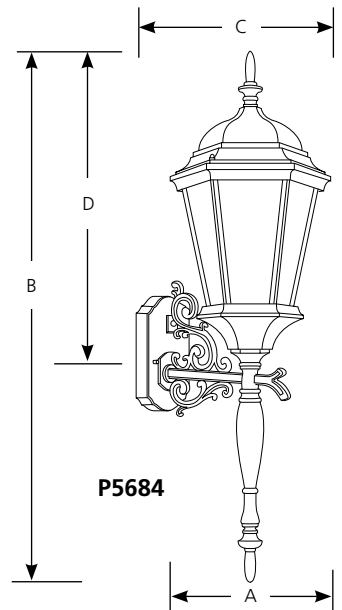

Mounting

- Wall mount
- Backplate covers a standard 4" hexagonal recessed outlet box
- Mounting strap for outlet box included
- P5682 back plate 4-1/2" W., 7" ht.
- P5683 back plate 4-1/2" W., 7" ht.
- P5684 back plate 4-1/2" W., 7" ht.

Rev. 07/14

Compact Fluorescent

**Welbourne
Wall Mount**

Outdoor

Type _____
-20EB -31EB

P5682	<input type="checkbox"/>	<input type="checkbox"/>
P5683	<input type="checkbox"/>	<input type="checkbox"/>
P5684	<input type="checkbox"/>	<input type="checkbox"/>

Catalog No.	Finish		Lamping	Dimensions (Inches)			
	Antique Bronze	Textured Black		A	B	C	D
P5682	-20EB	-31EB	1-26w GU-24	6-1/4	13-1/16	9-3/4	3-1/2
P5683	-20EB	-31EB	1-26w GU-24	9-3/8	16	11-1/4	3-1/2
P5684	-20EB	-31EB	1-26w GU-24	9-3/8	30-3/4	11-3/8	18-3/8

Mounting

- Wall mount
- Backplate covers a standard 4" hexagonal recessed outlet box
- Mounting strap for outlet box and cap nuts furnished
- P5682 back plate 4-1/2" W., 7" ht.
- P5683 back plate 4-1/2" W., 7" ht.
- P5684 back plate 4-1/2" W., 7" ht.