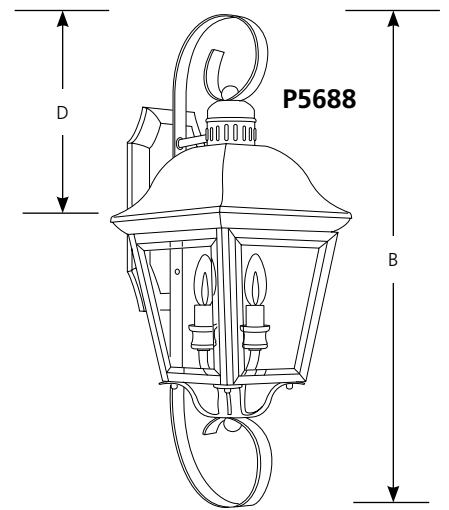

Type _____
-20

- P5687
- P5688
- P5689

Catalog No.	Finish		Lamping	Dimensions (Inches)			
	Antique Bronze			A	B	C	D
P5687	-20		1 (m) 100w	5-1/2	12-1/2	6-1/4	6-1/4
P5688	-20		2 (c) 60w	7-1/2	21-1/4	8-1/4	7-1/2
P5689	-20		3 (c) 60w	9-1/2	26-1/4	10-1/4	9-1/4

Specifications:

General

- Painted Antique Bronze (-20) finish
- Candle covers match fixture finish
- Aluminum construction
- Clear beveled glass panels
- Hinged door for relamping (P5687 relamps from below)
- Matching post and chain-hung units available

P5687: 4-1/2" ht., 4-3/16" top width, 3" bottom width

P5688: 6-1/4" ht., 6" top width, 4" bottom width

P5689: 7-13/16" ht., 7-15/16" top width, 4-7/8" bottom width

- Mounting strap for outlet box and cap nuts furnished
- P5687 back plate 4-3/4" W., 5-1/2" ht.
- P5688 back plate 4-3/4" W., 9" ht.
- P5689 back plate 5" W., 12" ht.

Electrical

- Medium based sockets
 - Porcelain with nickel plated brass screw shell
- Candelabra sockets
 - Phenolic sockets

Labeling

- UL-CUL wet location listed

Mounting

- Wall mount
- Covers outlet box